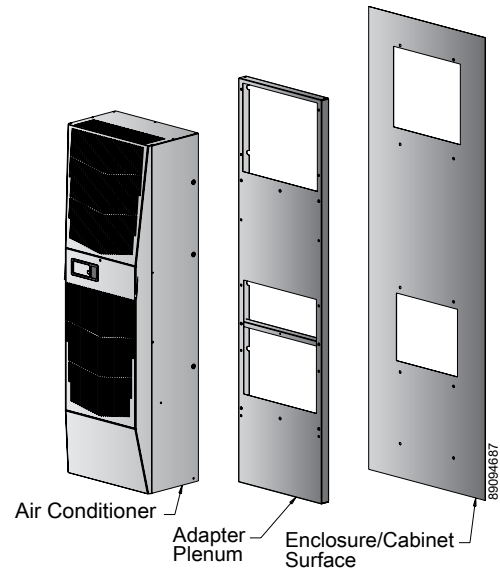

## EASY SWAP ADAPTOR PLENUMS FOR AIR CONDITIONERS

### APPLICATION

When existing air conditioners are damaged or have reached end-of-life, EASY SWAP Adaptor Plenums provide a quick and easy means for attaching newer Hoffman® air conditioners to the cut-out left on the enclosure.

### FEATURES

- No modification of the enclosure required - designed to match the enclosure cut-out and mounting holes of the air conditioner being replaced
- Plenum design allows for optimum air flow (vs. a flat plate that can block the air intake and air outtake left by the older air conditioner)
- Gasket included