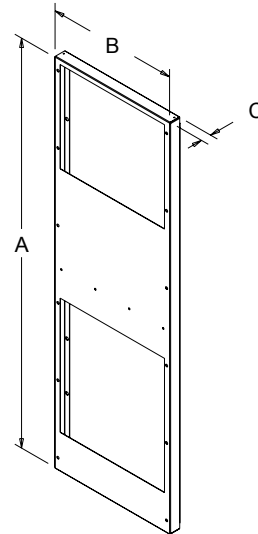

FINISH

- Painted to match the standard Hoffman air conditioner color (light gray)

- Other colors available upon request