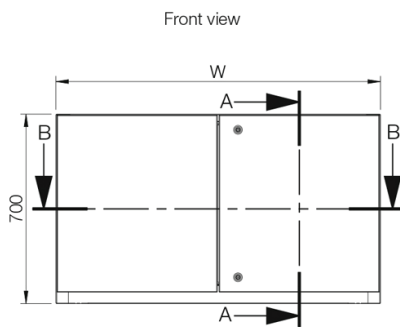

Base unit with mounting plate

Single door

Sectional top view

Inside door view

Double door

Sectional side view

Sectional top view

Inside right door view

Inside left door view

Topsektion | Rustfrit stål

H	B	D	Artikelnr.
500	600	494	MPCS061
500	600	494	MPCS061-316
500	800	494	MPCS081
500	800	494	MPCS081-316
500	1000	494	MPCS101
500	1000	494	MPCS101-316
500	1200	494	MPCS121
500	1200	494	MPCS121-316
500	1600	494	MPCS161
500	1600	494	MPCS161-316