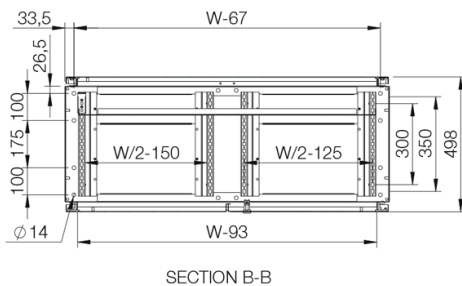

Base unit with mounting plate

Single door

Sectional top view

Inside door view

Double door

Sectional side view

Sectional top view

Inside right door view

Inside left door view

Topsektion | Rustfrit stål

H	B	D	Artikelnr.
500	600	494	MPCS061
500	600	494	MPCS061-316
500	800	494	MPCS081
500	800	494	MPCS081-316
500	1000	494	MPCS101
500	1000	494	MPCS101-316
500	1200	494	MPCS121
500	1200	494	MPCS121-316
500	1600	494	MPCS161
500	1600	494	MPCS161-316