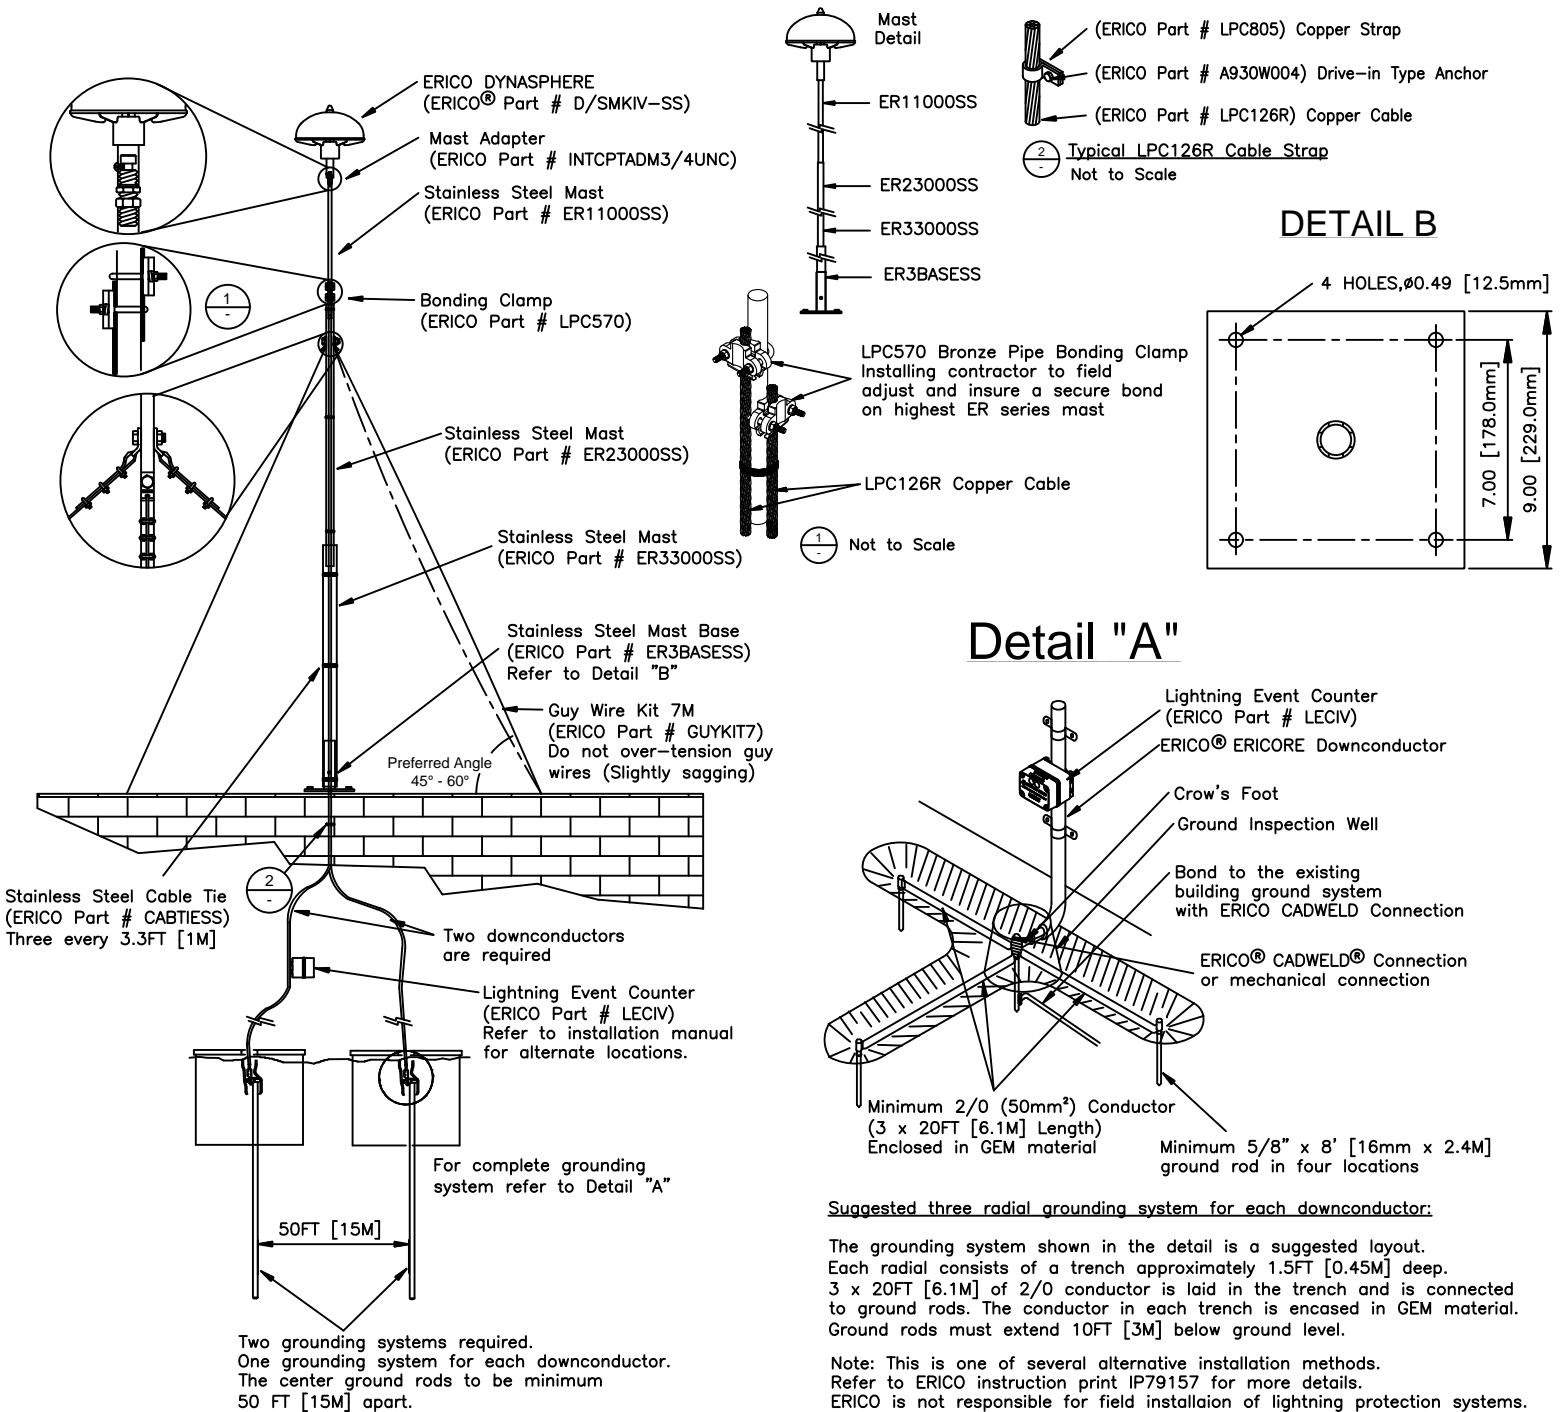

ERICO[®] DYNASPHERE MKIV

Installation Instructions for 7m Stainless Steel Guyed Mast

WARNING:

1. ERICO products shall be installed and used only as indicated in ERICO product instruction sheets and training materials. Instruction sheets are available at www.erico.com and from your ERICO customer service representative.
2. ERICO products must never be used for a purpose other than the purpose for which they were designed or in a manner that exceeds specified load ratings.
3. All instructions must be **completely** followed to ensure proper and safe installation and performance.
4. Improper installation, misuse, misapplication or other failure to completely follow ERICO's instructions and warnings may cause product malfunction, property damage, serious bodily injury and death.