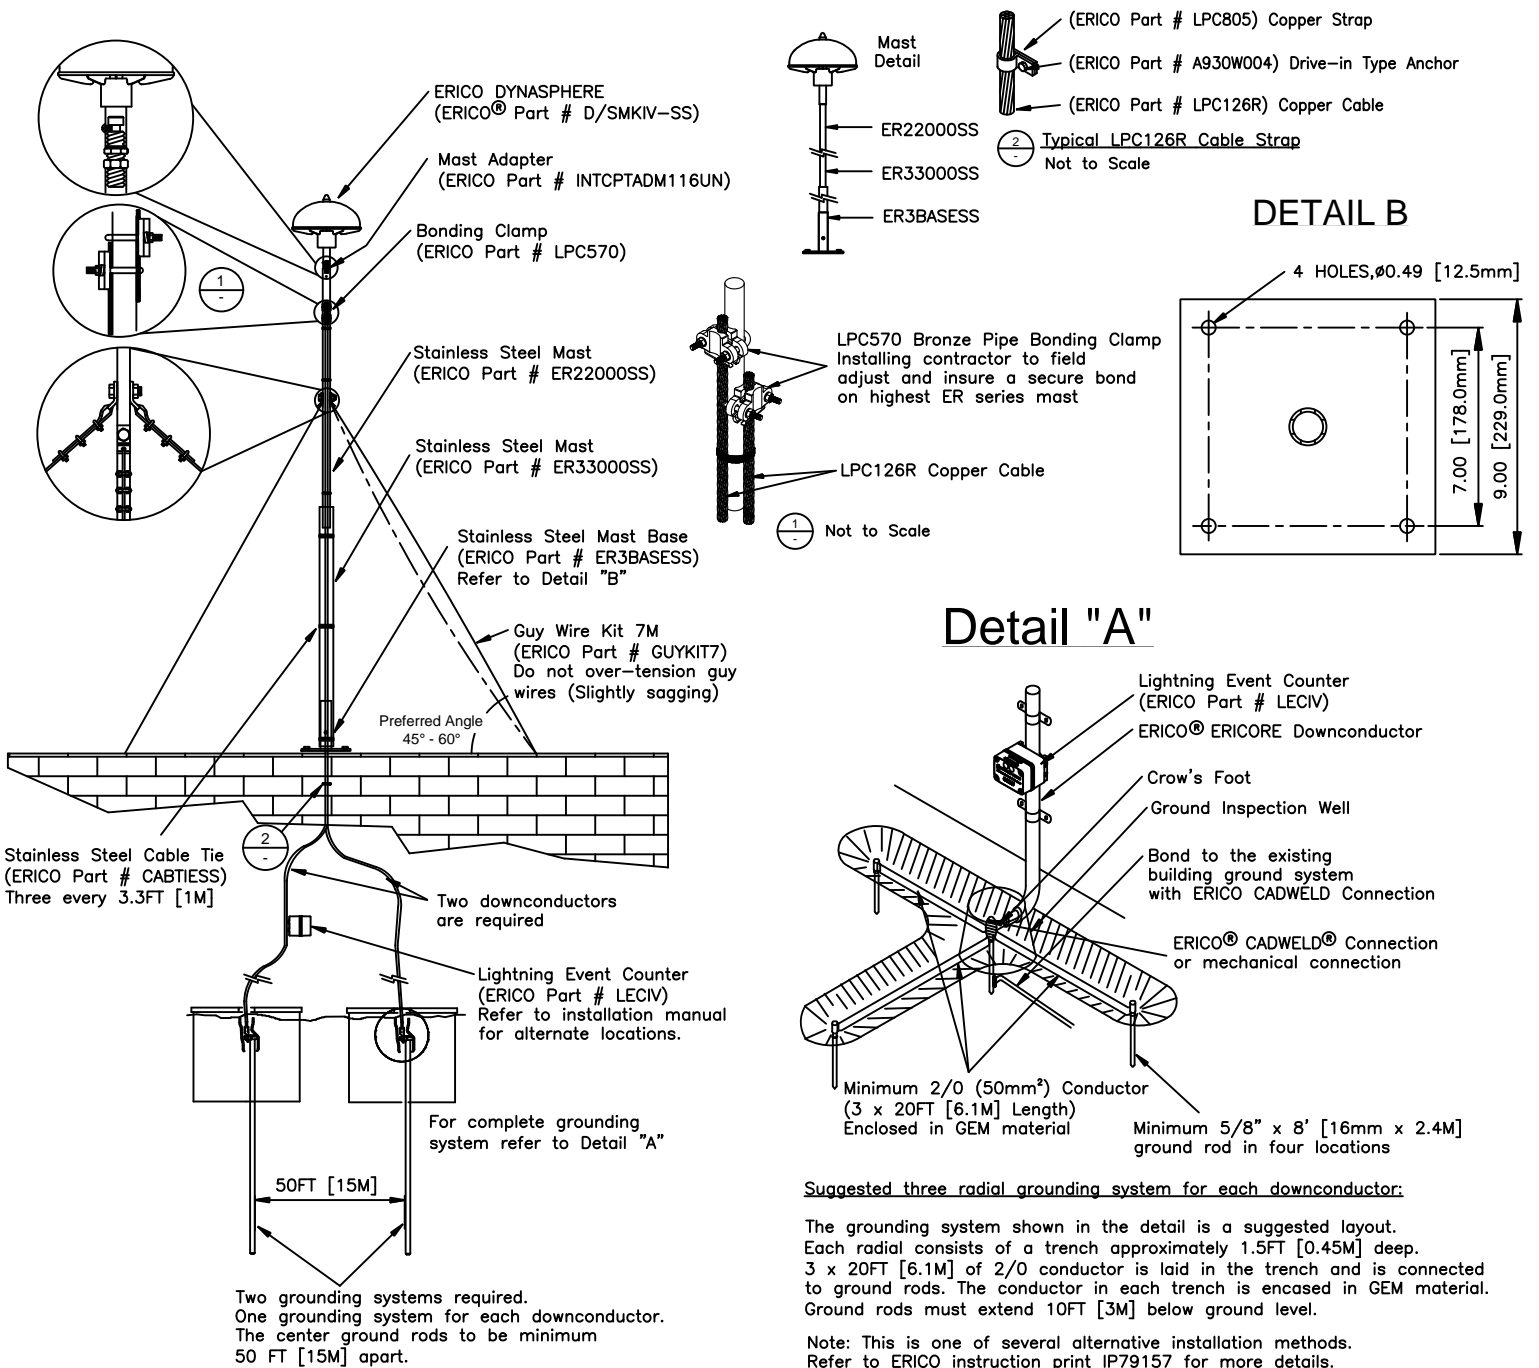

ERICO[®] DYNASPHERE MKIV

Installation Instructions for 5m Stainless Steel Guyed Mast

WARNING:

1. ERICO products shall be installed and used only as indicated in ERICO product instruction sheets and training materials. Instruction sheets are available at www.erico.com and from your ERICO customer service representative.
2. ERICO products must never be used for a purpose other than the purpose for which they were designed or in a manner that exceeds specified load ratings.
3. All instructions must be completely followed to ensure proper and safe installation and performance.
4. Improper installation, misuse, misapplication or other failure to completely follow ERICO's instructions and warnings may cause product malfunction, property damage, serious bodily injury and death.