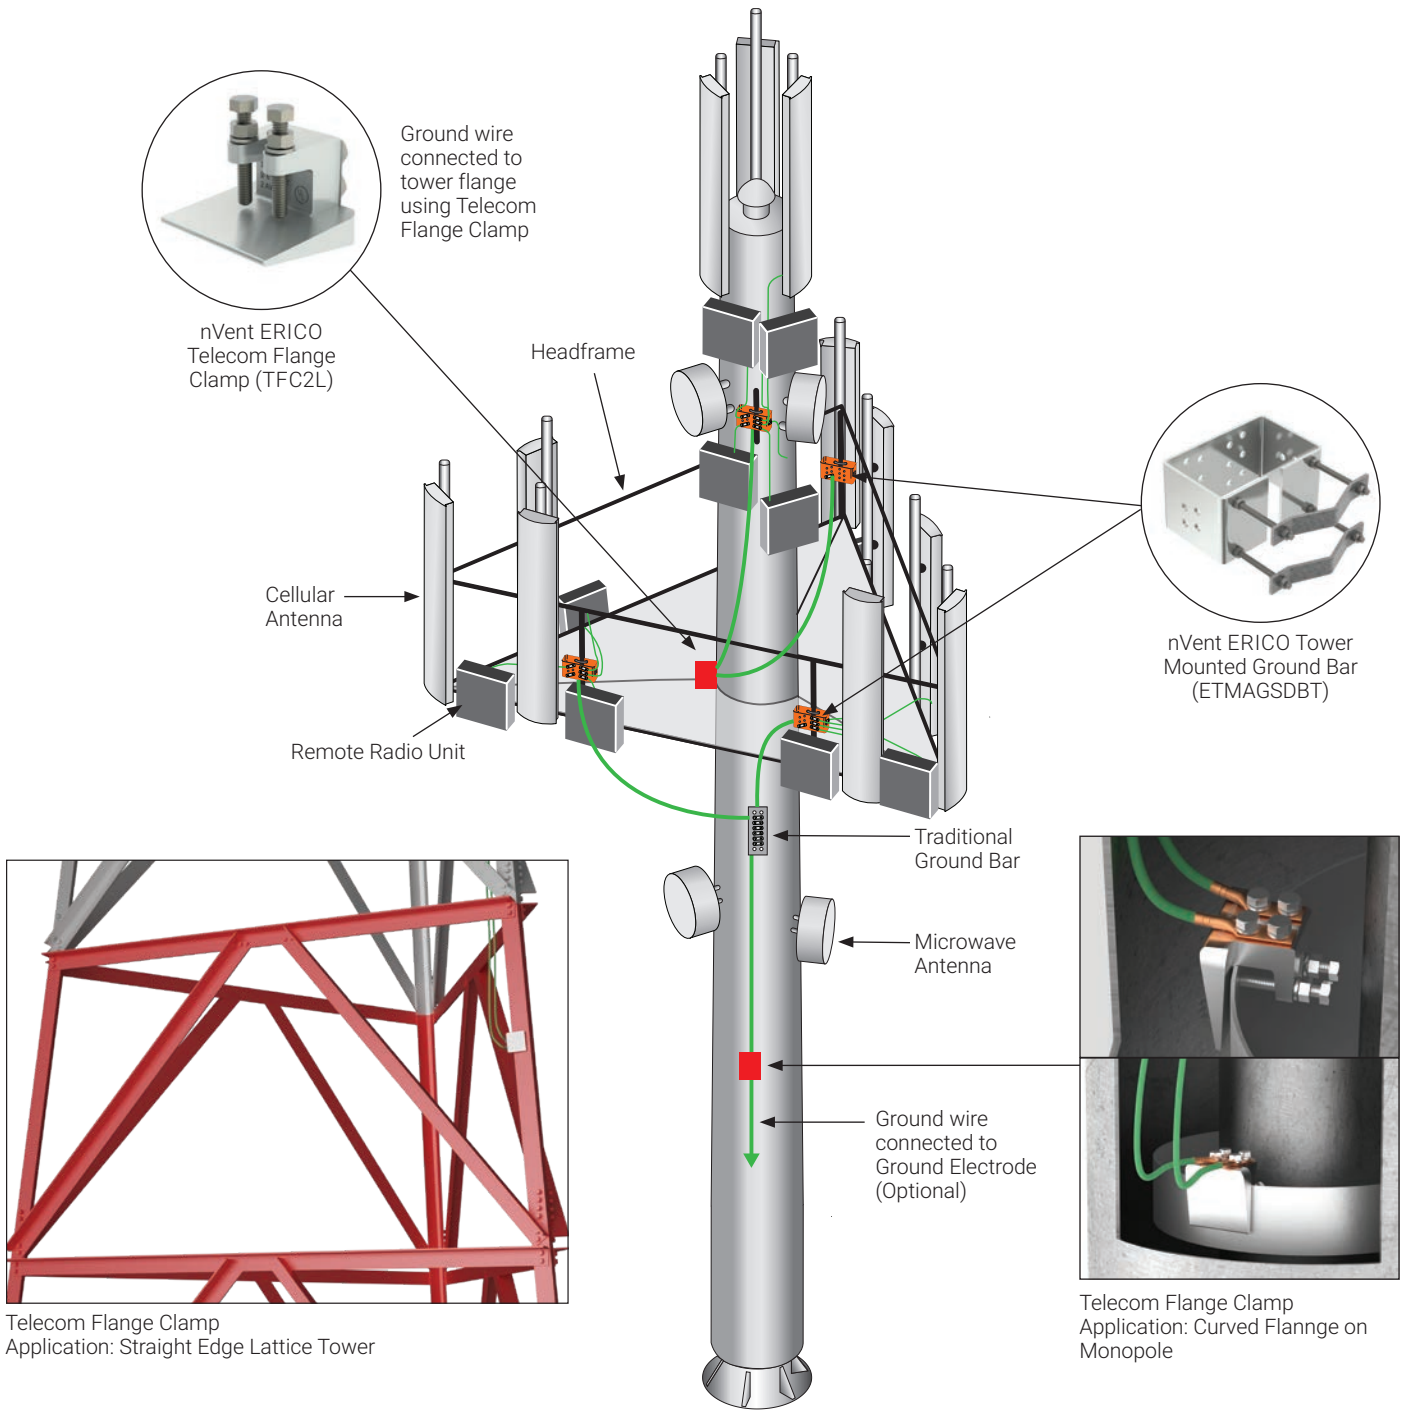

NVENT ERICO TELECOM FLANGE CLAMP + ETMAGSDBT – TELECOM TOWER APPLICATION

nVent ERICO has the experts and experience to select the ideal grounding and bonding solution for your application from the ground, up. [Click here to learn more.](#)

Our powerful portfolio of brands:

CADDY ERICO HOFFMAN RAYCHEM SCHROFF TRACER