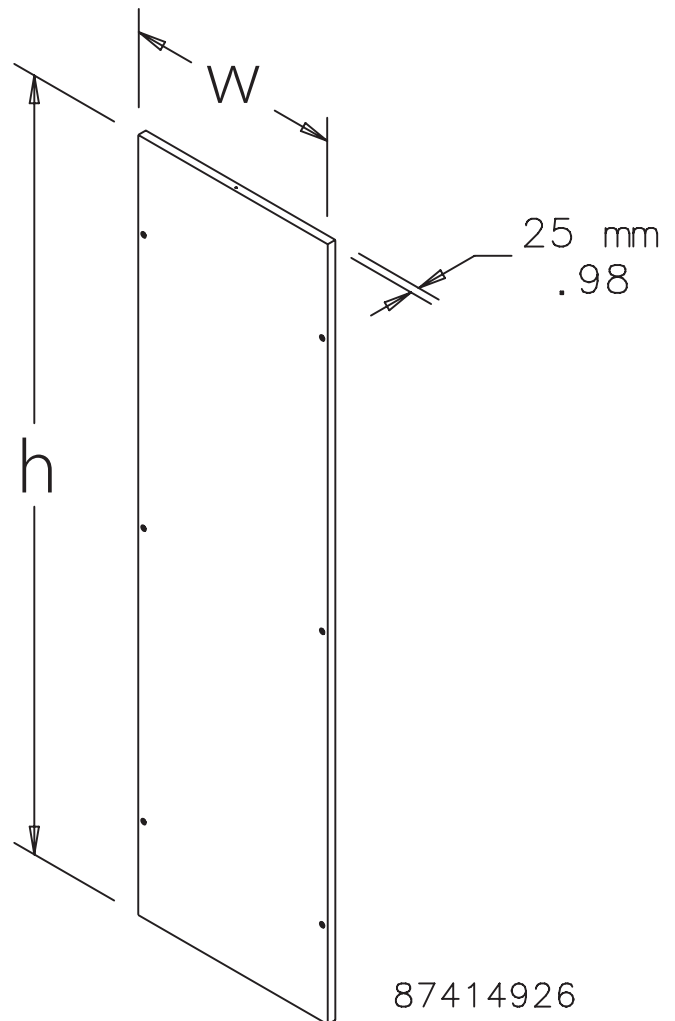

ProLine

PROLINE SIDES AND COVERS

SOLID SIDES

Solid Sides close the open sides of an enclosure frame and attach to the enclosure frame with semi-flush screws. Hangers are included for easy alignment of screws. Sides are painted with RAL 7035 textured, light-gray polyester powder paint and have two grounding studs and a foam-in-place gasket. Mounting hardware is included. Solid Sides are not suitable as barriers between joined enclosures. Package includes set of 2 side panels.

Item number	Thickness [mm]	Fits Frame WxD [mm]	H x W [mm]
PSS145	1,5	1400 x 500	1339 x 453
PSS146	1,5	1400 x 600	1339 x 553
PSS148	1,5	1400 x 800	1339 x 753
PSS165	1,5	1600 x 500	1539 x 453
PSS166	1,5	1600 x 600	1539 x 553
PSS168	1,5	1600 x 800	1539 x 753
PSS184	1,5	1800 x 400	1739 x 353
PSS185	1,5	1800 x 500	1739 x 453
PSS186	1,5	1800 x 600	1739 x 553
PSS188	1,5	1800 x 800	1739 x 753
PSS204	1,5	2000 x 400	1939 x 353
PSS205	1,5	2000 x 500	1939 x 453
PSS206	1,5	2000 x 600	1939 x 553
PSS208	1,5	2000 x 800	1939 x 753
PSS225	1,5	2200 x 500	2139 x 453
PSS226	1,5	2200 x 600	2139 x 553
PSS228	1,5	2200 x 800	2139 x 753

Item number	Thickness [mm]	Fits Frame H x W [mm]	H x W [mm]
PCS146	1,5	1400 x 600	1339 x 592
PCS148	1,5	1400 x 800	1339 x 792
PCS166	1,5	1600 x 600	1539 x 592
PCS168	1,5	1600 x 800	1539 x 792
PCS184	1,5	1800 x 400	1739 x 392
PCS186	1,5	1800 x 600	1739 x 592
PCS188	1,5	1800 x 800	1739 x 792
PCS1810	2,0	1800 x 1000	1739 x 992
PCS204	1,5	2000 x 400	1939 x 392
PCS206	1,5	2000 x 600	1939 x 592
PCS208	1,5	2000 x 800	1939 x 792
PCS2010	2,0	2000 x 1000	1939 x 992
PCS226	1,5	2200 x 600	2139 x 592
PCS228	1,5	2200 x 800	2139 x 792
PCS2210	2,0	2200 x 1000	2139 x 992