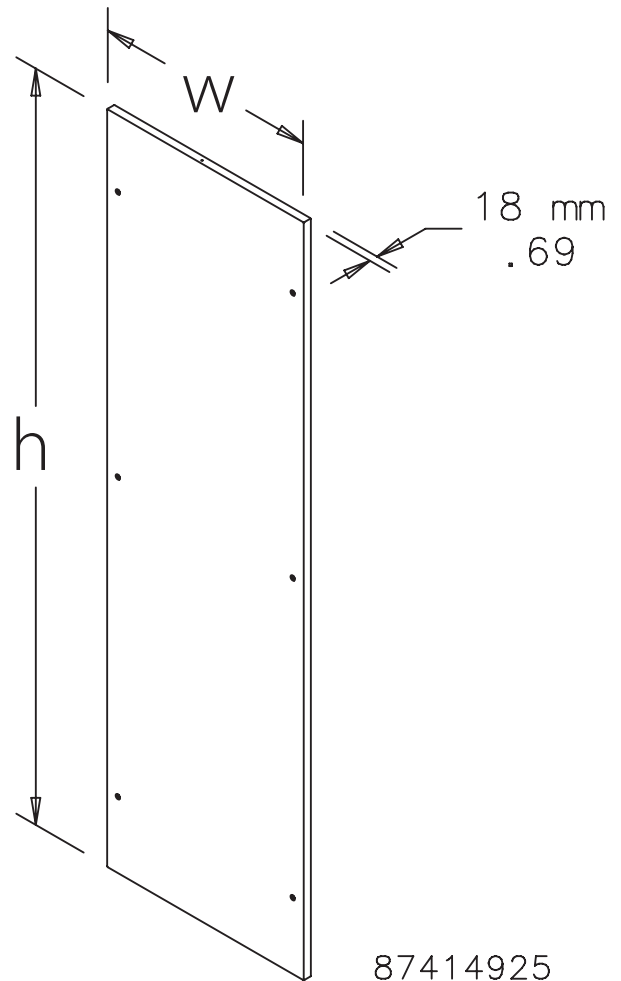

ProLine

PROLINE SIDES AND COVERS

SOLID SIDES

Solid Sides close the open sides of an enclosure frame and attach to the enclosure frame with semi-flush screws. Hangers are included for easy alignment of screws. Sides are painted with RAL 7035 textured, light-gray polyester powder paint and have two grounding studs and a foam-in-place gasket. Mounting hardware is included. Solid Sides are not suitable as barriers between joined enclosures. Package includes set of 2 side panels.

Item number	Thickness [mm]	Fits Frame WxD [mm]	H x W [mm]
PSS145	1,5	1400 x 500	1339 x 453
PSS146	1,5	1400 x 600	1339 x 553
PSS148	1,5	1400 x 800	1339 x 753
PSS165	1,5	1600 x 500	1539 x 453
PSS166	1,5	1600 x 600	1539 x 553
PSS168	1,5	1600 x 800	1539 x 753
PSS184	1,5	1800 x 400	1739 x 353
PSS185	1,5	1800 x 500	1739 x 453
PSS186	1,5	1800 x 600	1739 x 553
PSS188	1,5	1800 x 800	1739 x 753
PSS204	1,5	2000 x 400	1939 x 353
PSS205	1,5	2000 x 500	1939 x 453
PSS206	1,5	2000 x 600	1939 x 553
PSS208	1,5	2000 x 800	1939 x 753
PSS225	1,5	2200 x 500	2139 x 453
PSS226	1,5	2200 x 600	2139 x 553
PSS228	1,5	2200 x 800	2139 x 753

Item number	Thickness [mm]	Fits Frame H x W [mm]	H x W [mm]
PCS146	1,5	1400 x 600	1339 x 592
PCS148	1,5	1400 x 800	1339 x 792
PCS166	1,5	1600 x 600	1539 x 592
PCS168	1,5	1600 x 800	1539 x 792
PCS184	1,5	1800 x 400	1739 x 392
PCS186	1,5	1800 x 600	1739 x 592
PCS188	1,5	1800 x 800	1739 x 792
PCS1810	2,0	1800 x 1000	1739 x 992
PCS204	1,5	2000 x 400	1939 x 392
PCS206	1,5	2000 x 600	1939 x 592
PCS208	1,5	2000 x 800	1939 x 792
PCS2010	2,0	2000 x 1000	1939 x 992
PCS226	1,5	2200 x 600	2139 x 592
PCS228	1,5	2200 x 800	2139 x 792
PCS2210	2,0	2200 x 1000	2139 x 992