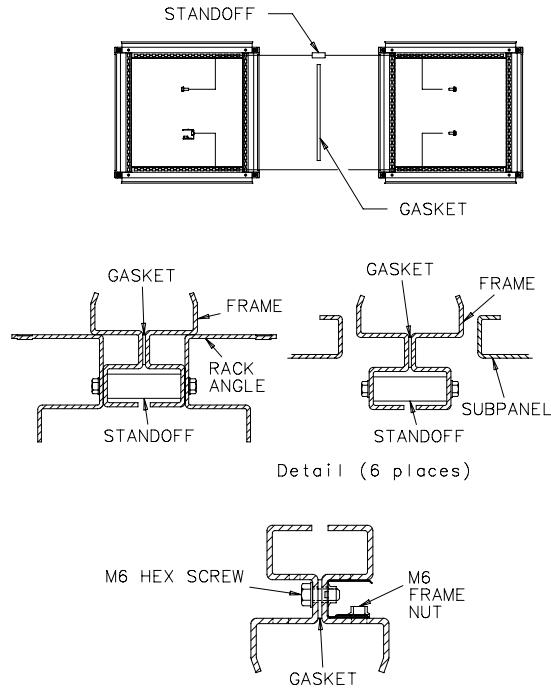

Detail (6 places)

Frame Nut Detail (optional 3 places)

87414918