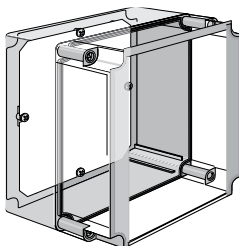

PANELS

BULLETIN: Q41Y

Catalog Number	Panel Size D x E mm/in.
Q138PE	98 x 48 3.86 x 1.89
Q1313PE	98 x 98 3.86 x 3.86
Q1813PE	148 x 98 5.83 x 3.86
Q1818PE	148 x 148 5.83 x 5.83
Q2518PE	223 x 148 8.78 x 5.83