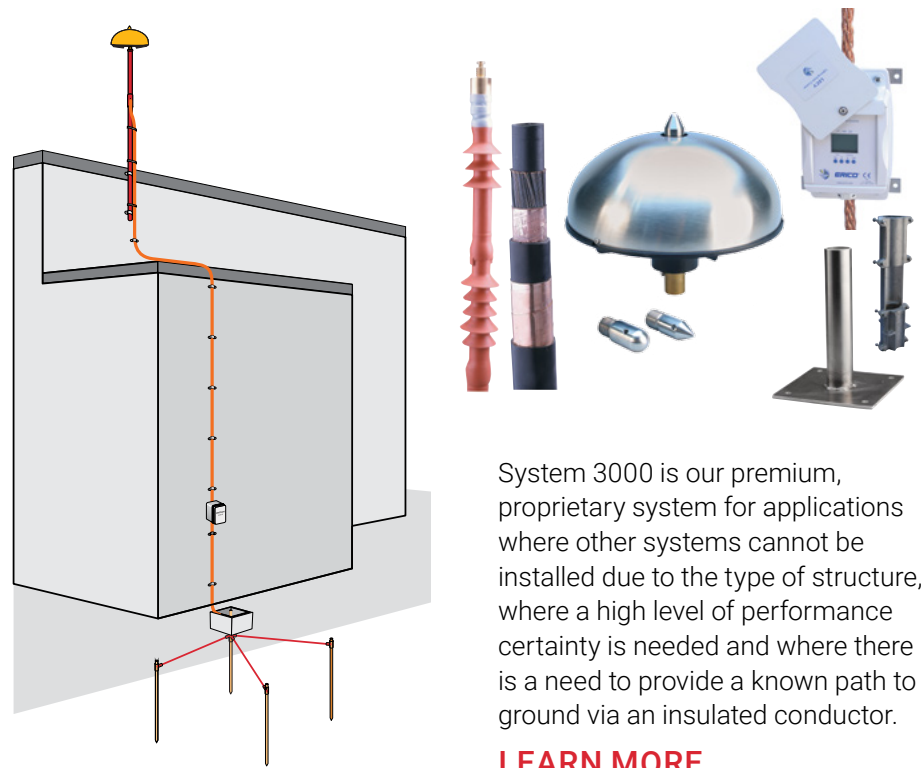

LIGHTNING PROTECTION SOLUTIONS

nVent ERICO can assist in designing the lightning protection system that's right for your building.

DO YOU:

- Have complex architecture that does not allow for application of a standard installation method?
- Have a substation that requires compliance with IEEE 998?
- Have a structure that does not have adequate continuous steel in columns to ground?

Talk to nVent ERICO about specifying, designing or installing:

NVENT ERICO SYSTEM 3000

DO YOU:

- Have simple architecture?
- Require compliance to global standards where utilizing the RSM is required?
- Need to pass third-party inspection?
- Need insulated conductors for an isolated system?

Talk to nVent ERICO about specifying, designing or installing:

NVENT ERICO SYSTEM 2000

DO YOU:

- Need to comply to NF C 17-102?
- Have a low-lying, spread out structure where conventional methods would be cost-prohibitive?
- Need an enhanced solution where a conventional installation method is not specified?