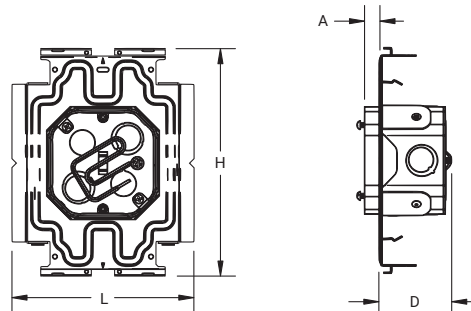

Acting as an adjustable mud ring, this feature allows the depth to be adjusted by two screws—which proves to be crucial when an electrical box is fixed to a stationary fixture or to accommodate thicker drywall. When attached to a stationary fixture, the box remains fixed while the depth adjustment feature moves in and out to accommodate multiple thicknesses of drywall.

For stud spacing above 17 inches, combine the nVent CADDY Adjustable Depth Octagon Box with Mounting Plate Rail and the nVent CADDY Heavy Duty Telescoping Bracket to achieve luminaire rating.

FEATURES

- Patent pending
- Compatible with the nVent CADDY T-Grid Mounting Clip and Heavy Duty Telescoping Bracket for overhead T-Grid applications
- Designed for snap-on installation to the nVent CADDY Heavy Duty Telescoping Bracket to allow for easy positioning along bracket
- Inner ring allows for adjustment before or after drywall and ceiling tile installation
- Includes multiple knockouts on each side of the box
- Drop-wire attachment point
- Compatible with nVent CADDY First Means of Securement for Heavy Duty Box Bracket for flexible and EMT conduit

Part Number	Finish	Material	Adjustable Depth A	Length L	Height H	Depth D	Box Depth
TB430C	Pregalvanized	Steel	0.55 – 1.5"	6.27"	7.9"	2.49"	2.8"

UL Listed for Fixture and Luminaire Support

Application	Sub-Application	Span	Load	Rail Required
Ceiling	T-Grid	9"-25"	50 lb	No
Ceiling	Overhead Hard Deck	9"-17"	50 lb	No
Ceiling	Overhead Hard Deck	17"-25"	50 lb	Yes
In-Wall	-	9"-17"	10 lb	No
In-Wall	-	17"-25"	10 lb	Yes