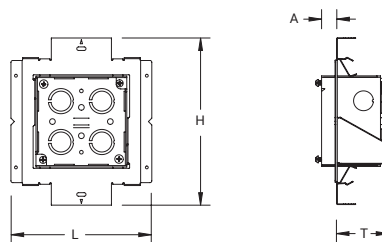

nVent CADDY Adjustable Depth Box with Mounting Plate

CONNECT AND PROTECT

nVent CADDY Adjustable Depth Box with Mounting Plate is a pre-galvanized adjustable depth box for mounting fire alarm devices and strobes, designed for on-stud and between stud applications. With two screws inside the box, installers can easily adjust to different depths after installation of drywall or ceiling tiles.

The TB425S option is for stud depths 3⁵/₈" and greater. The four-square box with no offset design allows for a mud ring to be used for mounting smaller devices for both single- and double-layer drywall.

FEATURES

- Used for mounting fire alarm devices and strobes
- Snap-on installation to Heavy Duty Telescoping Bracket allows for easy positioning along bracket
- Can also be mounted directly to metal studs
- For between stud applications, use with nVent CADDY Heavy Duty Telescoping Bracket
- For overhead applications use with Heavy Duty Telescoping Bracket and T-Grid Clip (sold separately)
- Easily adjusts for different depth wall and ceiling applications
- Screws inside fire alarm box allow for adjustment after drywall or ceiling tile installation, providing confidence to adapt to any situation
- Includes multiple knockouts on each side of the box
- Design provides built in far side support for minimum stub depths
- Includes depth stamps marked directly on the product for easy positioning
- Drop-wire attachment point

Finish: Pregalvanized
Material: Steel

Catalog Number	Stud Wall Depth	Box Size	Box Depth	Knockout Sizes	Far Side Support Depth	A	Length L	Height H	Thickness T	Unit Weight
TB425	2½"	4"	2½"	½", ¾"	2½"	½" – 1¼"	6.2"	7.36"	2.36"	1.36 lb
TB425S	3 ⁵ / ₈ "	4"	2½"	½", ¾"	3 ⁵ / ₈ "	0" – ¾"	6.2"	7.36"	3.36"	1.42 lb
TB435	3 ⁵ / ₈ "	4"	3½"	½", ¾"	3 ⁵ / ₈ "	½" – 1½"	6.2"	7.36"	3.36"	1.67 lb