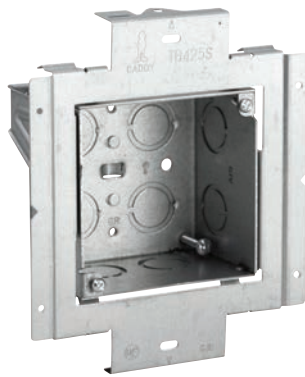

nVent CADDY Adjustable Depth Box with Mounting Plate

CONNECT AND PROTECT

nVent CADDY Adjustable Depth Box with Mounting Plate is a pre-galvanized adjustable depth box for mounting fire alarm devices and strobes, designed for on-stud and between stud applications. With two screws inside the box, installers can easily adjust to different depths after installation of drywall or ceiling tiles.

Available in three different options, designed for a wide range of applications. The TB425 is for 2.5" stud depths. The TB435 is for stud depths 3⁵/₈" and greater. The four-square box with 1/2" offset design is a ready-to-install assembly for devices and strobes that do not require a mud ring.

The TB425S option is for stud depths 3⁵/₈" and greater. The four-square box with no offset design allows for a mud ring to be used for mounting smaller devices for both single- and double-layer drywall.

FEATURES

- Used for mounting fire alarm devices and strobes
- Snap-on installation to Heavy Duty Telescoping Bracket allows for easy positioning along bracket
- Can also be mounted directly to metal studs
- For between stud applications, use with nVent CADDY Heavy Duty Telescoping Bracket
- For overhead applications use with Heavy Duty Telescoping Bracket and T-Grid Clip (sold separately)
- Easily adjusts for different depth wall and ceiling applications
- Screws inside fire alarm box allow for adjustment after drywall or ceiling tile installation, providing confidence to adapt to any situation
- Includes multiple knockouts on each side of the box
- Design provides built in far side support for minimum stub depths
- Includes depth stamps marked directly on the product for easy positioning
- Drop-wire attachment point