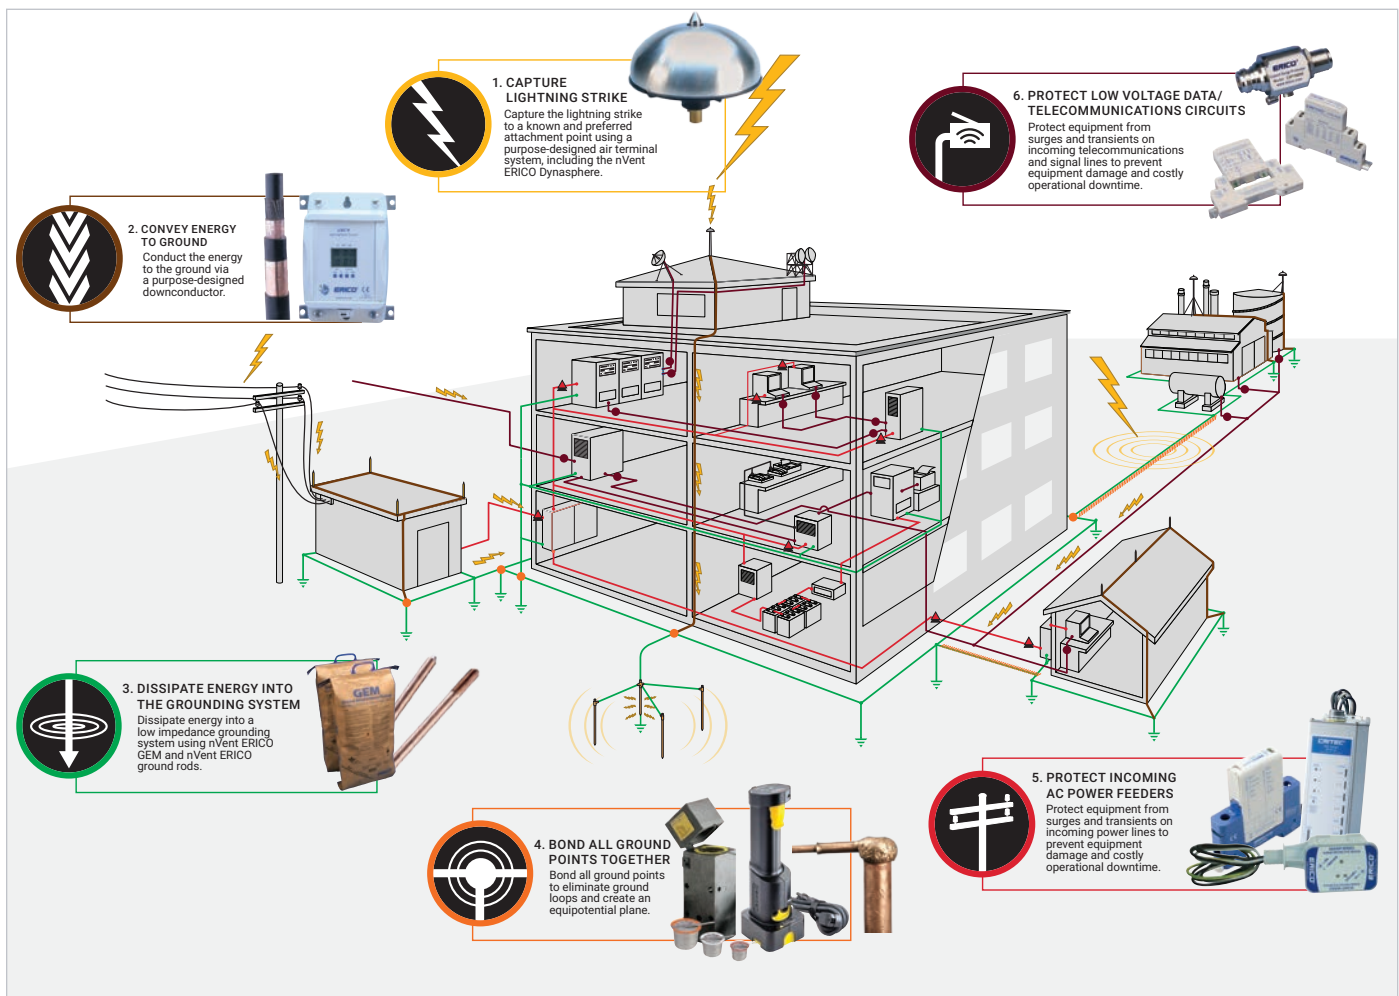

SIX POINT PLAN OF PROTECTION

Contact your local nVent ERICO representative for more information, additional support or quote requests.

Our powerful portfolio of brands:

CADDY ERICO HOFFMAN RAYCHEM SCHROFF TRACER