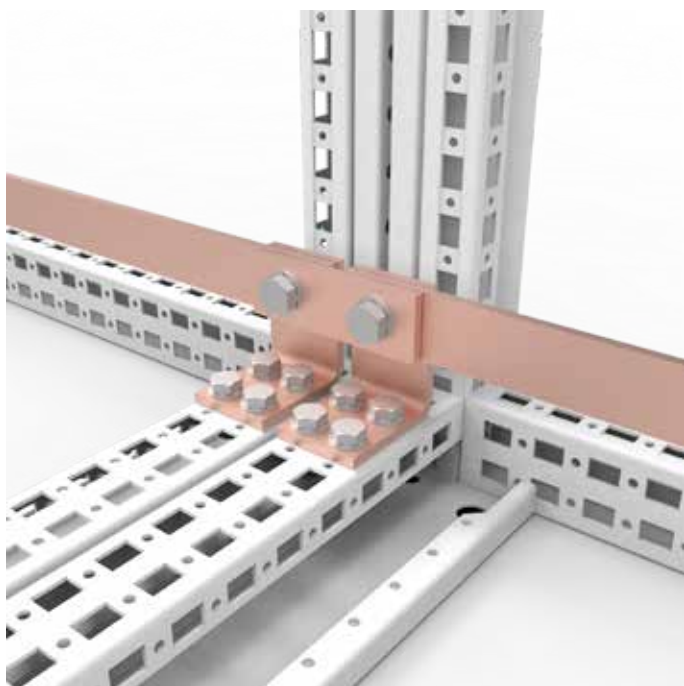

ECK03

PE/PEN bracket

Dimensions	40x10 Flat
-------------------	------------

Description: Copper bracket to support the fixation of ECB-bars. The bracket is fixated directly to the frame.

Material: Copper.

Delivery: 2 pcs. of brackets with fixation material.

Prefabricated support bracket, designed and tested with nVent HOFFMAN enclosures.