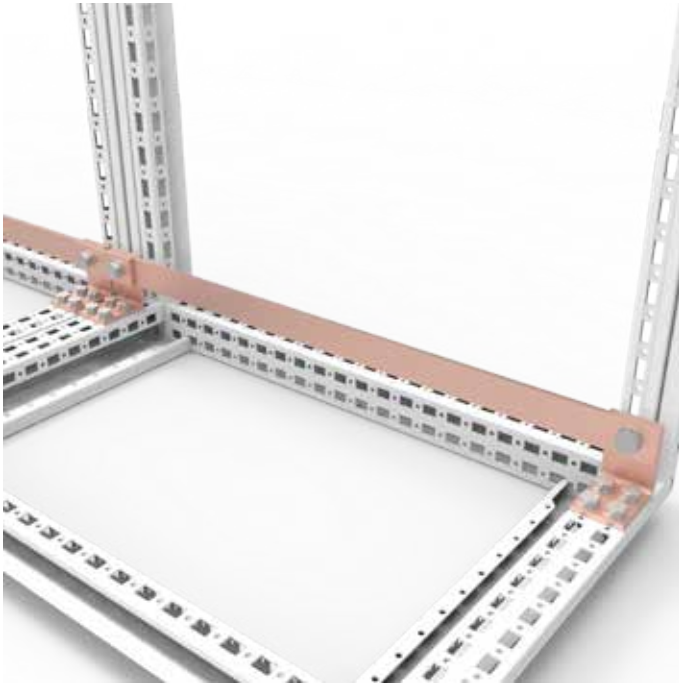

ECB068010

PE/PEN bars

Dimensions	80x10
-------------------	-------

Length	600
---------------	-----

Description: Prefabricated busbars designed for nVent HOFFMAN enclosures.

Material: Copper.

Delivery: 2 pcs. of copper bar.

Prefabricated busbars designed and tested for nVent HOFFMAN enclosures.