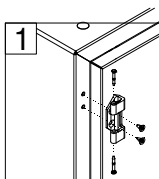

**Floor standing
enclosures Compact
version**
Stainless steel

MOUNTING INSTRUCTIONS

6885-0120-01 REV 9

Standard Locking System

Lift Handle Locking System

EKDS DOORS

Ref.	Pic.	Qty.
A	M5x10	8
B	M6x10	2
C	M6	2
D	M5x10	16
E		2
F		2

MOUNTING LSEL

Ref.	Pic.	Qty.
A		6
B		4
C		8
D		1
E		1

BOTTOM PLATE

Ref.	Pic.	Qty.
A		6

EKSS REAR PANEL

Ref.	Pic.	Qty.
A		24/26/28
B		6
C		1
D		1
E		2/4
F		2/4
G		2/4

Enclosure width (mm)				
<1000	-	-	-	-
1000	2	2	2	2
1200	2	2	2	2
1600	4	4	4	4