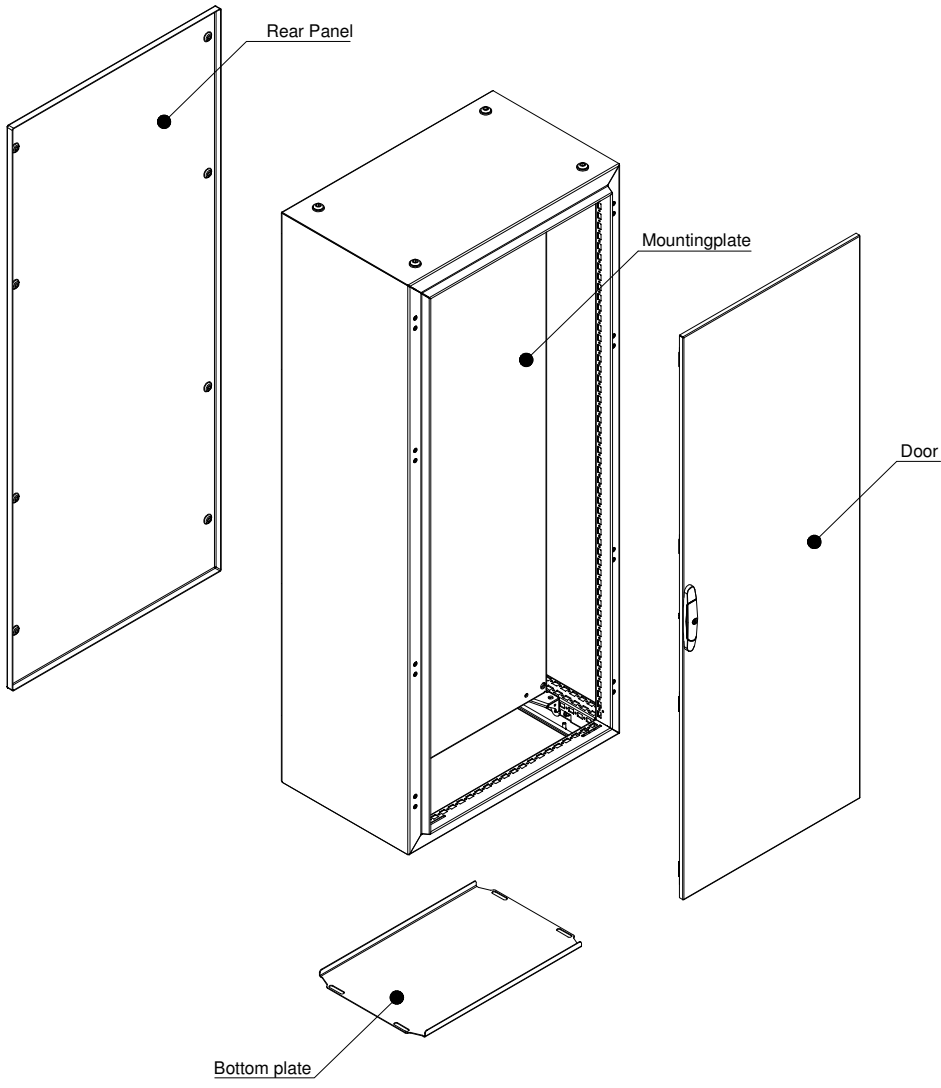

**Floor standing
enclosures Compact
version**
Stainless steel

MOUNTING INSTRUCTIONS

6885-0120-01 REV 9

Standard Locking System

Lift Handle Locking System

EKDS DOORS

Ref.	Pic.	Qty.
A	M5x10	8
B	M6x10	2
C	M6	2
D	M5x10	16
E		2
F		2

MOUNTING LSEL

Ref.	Pic.	Qty.
A		6
B		4
C		8
D		1
E		1

BOTTOM PLATE

Ref.	Pic.	Qty.
A		6

EKSS REAR PANEL

Ref.	Pic.	Qty.
A		24/26/28
B		6
C		1
D		1
E		2/4
F		2/4
G		2/4

Enclosure width (mm)				
<1000	-	-	-	-
1000	2	2	2	2
1200	2	2	2	2
1600	4	4	4	4