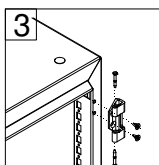

**Floor standing
enclosures Compact
version**
Stainless steel

MOUNTING INSTRUCTIONS

6885-0120-01 REV 9

Standard Locking System

Lift Handle Locking System

EKDS DOORS

Ref.	Pic.	Qty.
A	M5x10	8
B	M6x10	2
C	M6	2
D	M5x10	16
E		2
F		2

MOUNTING LSEL

Ref.	Pic.	Qty.
A		6
B		4
C		8
D		1
E		1

BOTTOM PLATE

Ref.	Pic.	Qty.
A		6

EKSS REAR PANEL

Ref.	Pic.	Qty.
A		24/26/28
B		6
C		1
D		1
E		2/4
F		2/4
G		2/4

Enclosure width (mm)				
<1000	-	-	-	-
1000	2	2	2	2
1200	2	2	2	2
1600	4	4	4	4