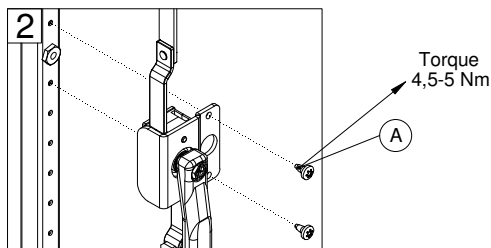

**Floor standing
enclosures Compact
version**
Stainless steel

MOUNTING INSTRUCTIONS

6885-0120-01 REV 9

Standard Locking System

Lift Handle Locking System

EKDS DOORS

Ref.	Pic.	Qty.
A	M5x10	8
B	M6x10	2
C	M6	2
D	M5x10	16
E		2
F		2

MOUNTING LSEL

Ref.	Pic.	Qty.
A		6
B		4
C		8
D		1
E		1

BOTTOM PLATE

Ref.	Pic.	Qty.
A		6

EKSS REAR PANEL

Ref.	Pic.	Qty.
A		24/26/28
B		6
C		1
D		1
E		2/4
F		2/4
G		2/4

Enclosure width (mm)				
<1000	-	-	-	-
1000	2	2	2	2
1200	2	2	2	2
1600	4	4	4	4