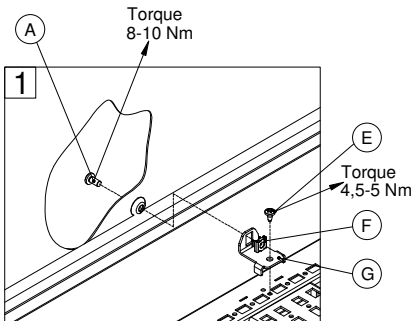

MOUNTING LSEL

Ref.	Pic.	Qty.
A		6
B		4
C		8
D		1
E		1

BOTTOM PLATE

Ref.	Pic.	Qty.
A		6

EKSS REAR PANEL

Ref.	Pic.	Qty.
A		24/26/28
B		6
C		1
D		1
E		2/4
F		2/4
G		2/4

Enclosure width (mm)				
<1000	-	-	-	-
1000	2	2	2	2
1200	2	2	2	2
1600	4	4	4	4