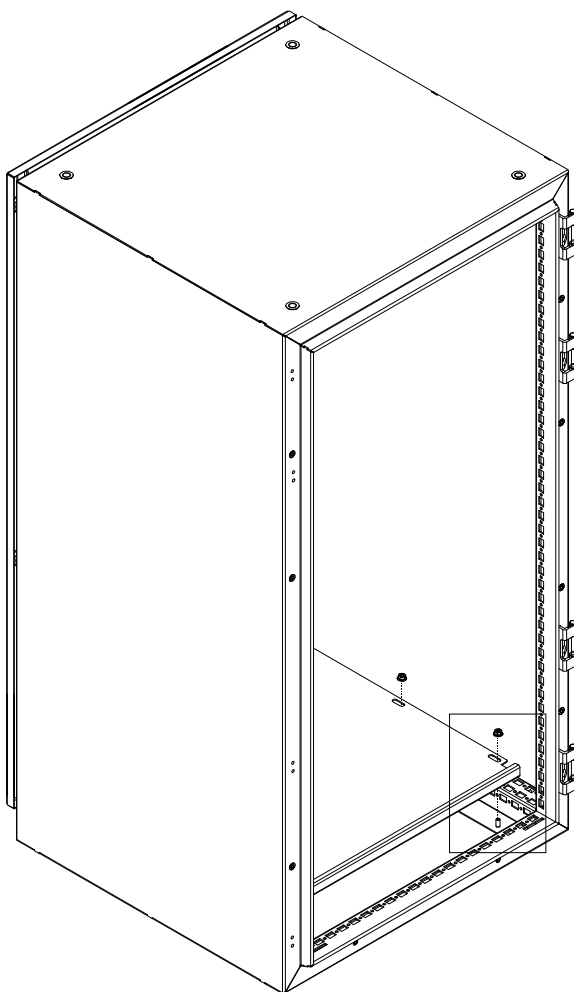

**Floor standing
enclosures Compact
version**
Stainless steel

MOUNTING INSTRUCTIONS

6885-0120-01 REV 9

Standard Locking System

Lift Handle Locking System

EKDS DOORS

Ref.	Pic.	Qty.
A	M5x10	8
B	M6x10	2
C	M6	2
D	M5x10	16
E		2
F		2

MOUNTING LSEL

Ref.	Pic.	Qty.
A		6
B		4
C		8
D		1
E		1

BOTTOM PLATE

Ref.	Pic.	Qty.
A		6

EKSS REAR PANEL

Ref.	Pic.	Qty.
A		24/26/28
B		6
C		1
D		1
E		2/4
F		2/4
G		2/4

Enclosure width (mm)				
<1000	-	-	-	-
1000	2	2	2	2
1200	2	2	2	2
1600	4	4	4	4

MOUNTING PLATE

Ref.	Pic.	Qty.
A		2
B		2
C		2
D		1
E		1

MOUNTING

UNMOUNTING

MPD02

Ref.	Pic.	Qty.
A		2
B		2
C		2
D		1
E		1

MOUNTING

UNMOUNTING