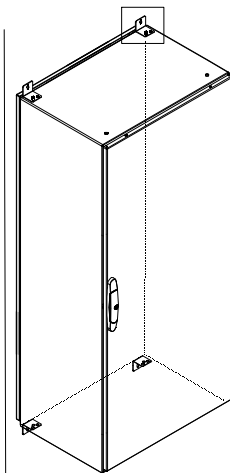

CCB02

Ref.	Pic.	Qty.
A		2
B		4
C		2

2xCCB02

LE9304SS