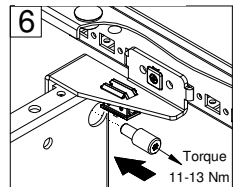

MOUNTING PLATE

Ref.	Pic.	Qty.
A		2
B		2
C		2
D		1
E		1

MOUNTING

UNMOUNTING