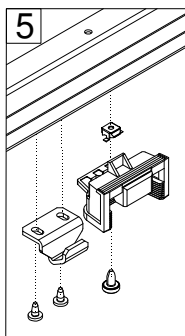

**Floor standing
enclosures Compact
version**
Stainless steel

MOUNTING INSTRUCTIONS

6885-0120-01 REV 9

Standard Locking System

Lift Handle Locking System

EKDS DOORS

Ref.	Pic.	Qty.
A	M5x10	8
B	M6x10	2
C	M6	2
D	M5x10	16
E		2
F		2

MOUNTING LSEL

Ref.	Pic.	Qty.
A		6
B		4
C		8
D		1
E		1

BOTTOM PLATE

Ref.	Pic.	Qty.
A		6

EKSS REAR PANEL

Ref.	Pic.	Qty.
A		24/26/28
B		6
C		1
D		1
E		2/4
F		2/4
G		2/4

Enclosure width (mm)				
<1000	-	-	-	-
1000	2	2	2	2
1200	2	2	2	2
1600	4	4	4	4