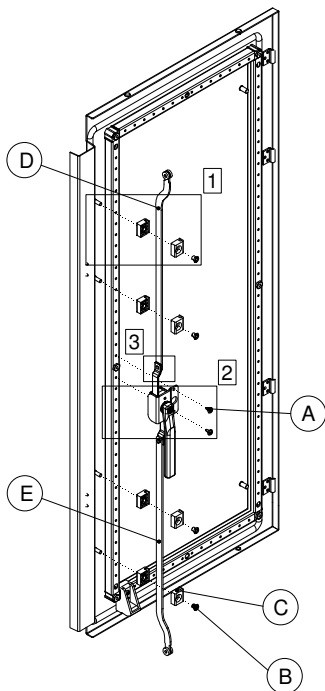

**Floor standing
enclosures Compact
version**
Stainless steel

MOUNTING INSTRUCTIONS

6885-0120-01 REV 9

Standard Locking System

Lift Handle Locking System

EKDS DOORS

Ref.	Pic.	Qty.
A	M5x10	8
B	M6x10	2
C	M6	2
D	M5x10	16
E		2
F		2

MOUNTING LSEL

Ref.	Pic.	Qty.
A		6
B		4
C		8
D		1
E		1

BOTTOM PLATE

Ref.	Pic.	Qty.
A		6

EKSS REAR PANEL

Ref.	Pic.	Qty.
A		24/26/28
B		6
C		1
D		1
E		2/4
F		2/4
G		2/4

Enclosure width (mm)				
<1000	-	-	-	-
1000	2	2	2	2
1200	2	2	2	2
1600	4	4	4	4

MOUNTING PLATE

Ref.	Pic.	Qty.
A		2
B		2
C		2
D		1
E		1

MOUNTING

UNMOUNTING

MPD02

Ref.	Pic.	Qty.
A		2
B		2
C		2
D		1
E		1

MOUNTING

UNMOUNTING