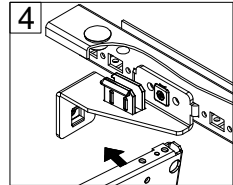

MOUNTING PLATE

Ref.	Pic.	Qty.
A		2
B		2
C		2
D		1
E		1

MOUNTING

UNMOUNTING