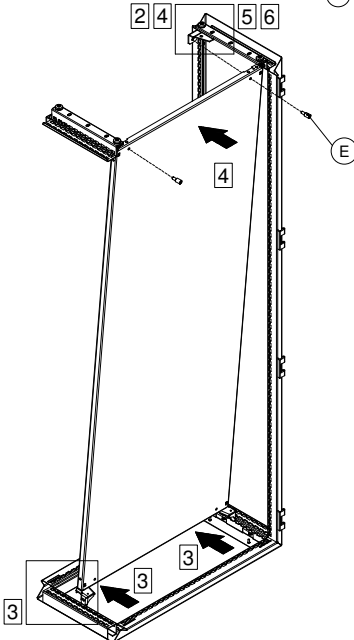

**Floor standing
enclosures Compact
version**
Stainless steel

MOUNTING INSTRUCTIONS

6885-0120-01 REV 9

Standard Locking System

Lift Handle Locking System

EKDS DOORS

Ref.	Pic.	Qty.
A	M5x10	8
B	M6x10	2
C	M6	2
D	M5x10	16
E		2
F		2

MOUNTING LSEL

Ref.	Pic.	Qty.
A		6
B		4
C		8
D		1
E		1

BOTTOM PLATE

Ref.	Pic.	Qty.
A		6

EKSS REAR PANEL

Ref.	Pic.	Qty.
A		24/26/28
B		6
C		1
D		1
E		2/4
F		2/4
G		2/4

Enclosure width (mm)				
<1000	-	-	-	-
1000	2	2	2	2
1200	2	2	2	2
1600	4	4	4	4

MOUNTING PLATE

Ref.	Pic.	Qty.
A		2
B		2
C		2
D		1
E		1

MOUNTING

UNMOUNTING

MPD02

Ref.	Pic.	Qty.
A		2
B		2
C		2
D		1
E		1

MOUNTING

UNMOUNTING