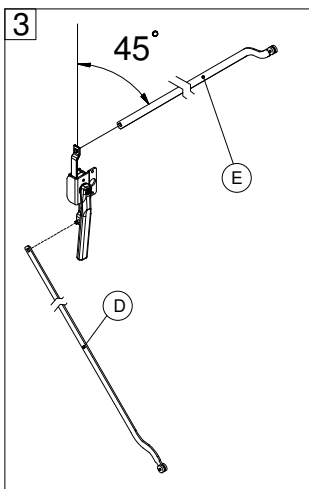

**Floor standing
enclosures Compact
version**
Stainless steel

MOUNTING INSTRUCTIONS

6885-0120-01 REV 9

Standard Locking System

Lift Handle Locking System

EKDS DOORS

Ref.	Pic.	Qty.
A	M5x10	8
B	M6x10	2
C	M6	2
D	M5x10	16
E		2
F		2

MOUNTING LSEL

Ref.	Pic.	Qty.
A		6
B		4
C		8
D		1
E		1

BOTTOM PLATE

Ref.	Pic.	Qty.
A		6

EKSS REAR PANEL

Ref.	Pic.	Qty.
A		24/26/28
B		6
C		1
D		1
E		2/4
F		2/4
G		2/4

Enclosure width (mm)				
<1000	-	-	-	-
1000	2	2	2	2
1200	2	2	2	2
1600	4	4	4	4

MOUNTING PLATE

Ref.	Pic.	Qty.
A		2
B		2
C		2
D		1
E		1

MOUNTING

UNMOUNTING

MPD02

Ref.	Pic.	Qty.
A		2
B		2
C		2
D		1
E		1

MOUNTING

UNMOUNTING