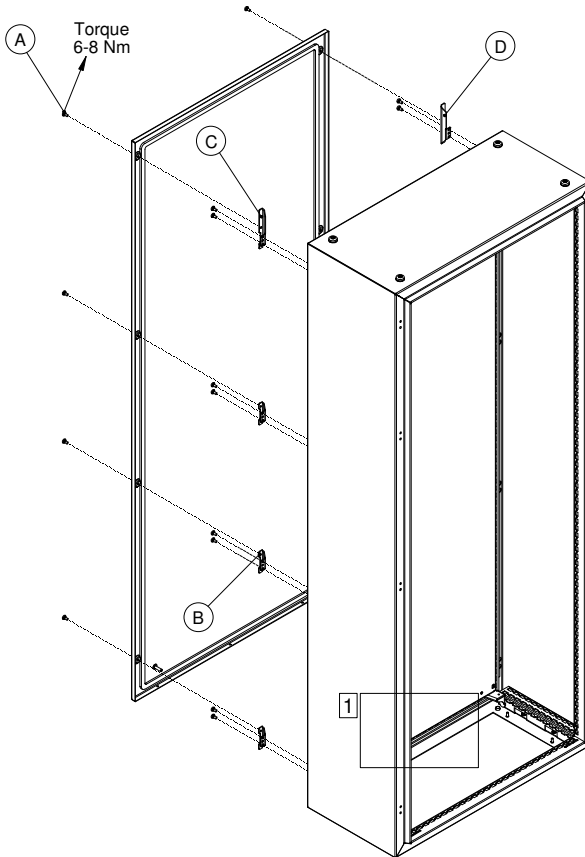

**Floor standing
enclosures Compact
version**
Stainless steel

MOUNTING INSTRUCTIONS

6885-0120-01 REV 9

Standard Locking System

Lift Handle Locking System

EKDS DOORS

Ref.	Pic.	Qty.
A	M5x10	8
B	M6x10	2
C	M6	2
D	M5x10	16
E		2
F		2

MOUNTING LSEL

Ref.	Pic.	Qty.
A		6
B		4
C		8
D		1
E		1

BOTTOM PLATE

Ref.	Pic.	Qty.
A		6

EKSS REAR PANEL

Ref.	Pic.	Qty.
A		24/26/28
B		6
C		1
D		1
E		2/4
F		2/4
G		2/4

Enclosure width (mm)				
<1000	-	-	-	-
1000	2	2	2	2
1200	2	2	2	2
1600	4	4	4	4