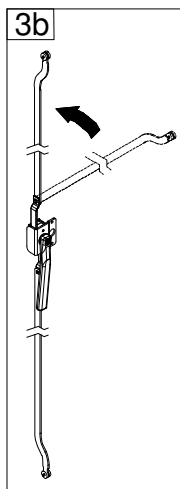

**Floor standing
enclosures Compact
version**
Stainless steel

MOUNTING INSTRUCTIONS

6885-0120-01 REV 9

Standard Locking System

Lift Handle Locking System

EKDS DOORS

Ref.	Pic.	Qty.
A	M5x10	8
B	M6x10	2
C	M6	2
D	M5x10	16
E		2
F		2

MOUNTING LSEL

Ref.	Pic.	Qty.
A		6
B		4
C		8
D		1
E		1

BOTTOM PLATE

Ref.	Pic.	Qty.
A		6

EKSS REAR PANEL

Ref.	Pic.	Qty.
A		24/26/28
B		6
C		1
D		1
E		2/4
F		2/4
G		2/4

Enclosure width (mm)				
<1000	-	-	-	-
1000	2	2	2	2
1200	2	2	2	2
1600	4	4	4	4

MOUNTING PLATE

Ref.	Pic.	Qty.
A		2
B		2
C		2
D		1
E		1

MOUNTING

UNMOUNTING

MPD02

Ref.	Pic.	Qty.
A		2
B		2
C		2
D		1
E		1

MOUNTING

UNMOUNTING

PFS/PSS

Ref.	Pic.	Qty.
A		4/8
B		4
C		4
D		4
E		4

DHN 180

Ref.	Pic.	Qty.
A		8

DHN 180

Door adjustment

CCB02

Ref.	Pic.	Qty.
A		2
B		4
C		2