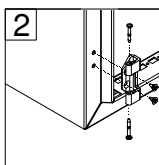

**Floor standing
enclosures Compact
version**
Stainless steel

MOUNTING INSTRUCTIONS

6885-0120-01 REV 9

Standard Locking System

Lift Handle Locking System

EKDS DOORS

Ref.	Pic.	Qty.
A	M5x10	8
B	M6x10	2
C	M6	2
D	M5x10	16
E		2
F		2