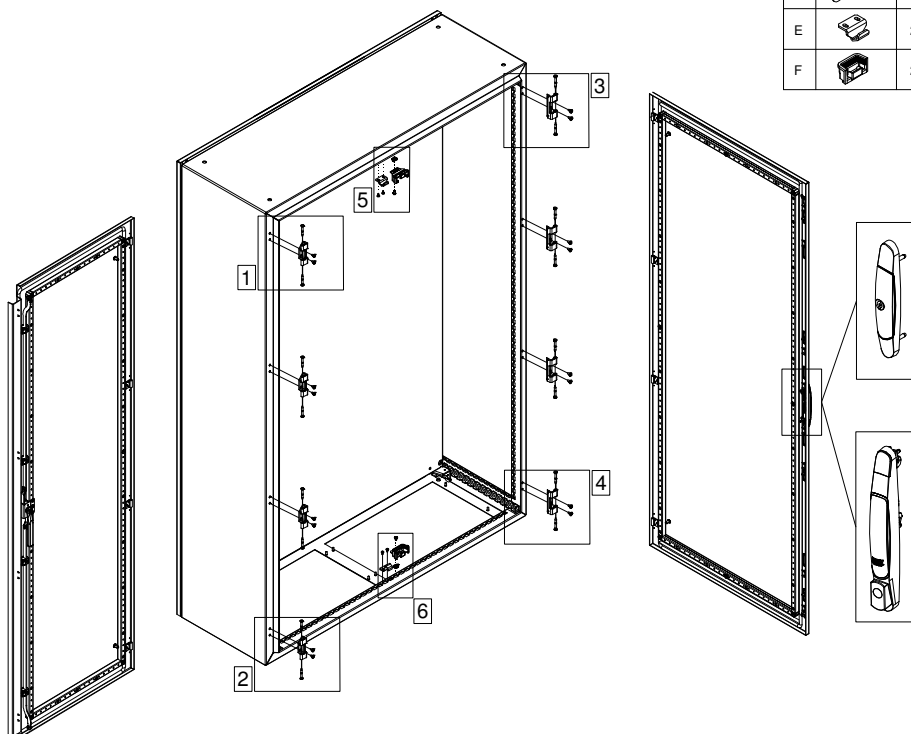

**Floor standing
enclosures Compact
version**
Stainless steel

MOUNTING INSTRUCTIONS

6885-0120-01 REV 9

Standard Locking System

Lift Handle Locking System

EKDS DOORS

Ref.	Pic.	Qty.
A	M5x10	8
B	M6x10	2
C	M6	2
D	M5x10	16
E		2
F		2

MOUNTING LSEL

Ref.	Pic.	Qty.
A		6
B		4
C		8
D		1
E		1

BOTTOM PLATE

Ref.	Pic.	Qty.
A		6

EKSS REAR PANEL

Ref.	Pic.	Qty.
A		24/26/28
B		6
C		1
D		1
E		2/4
F		2/4
G		2/4

Enclosure width (mm)				
<1000	-	-	-	-
1000	2	2	2	2
1200	2	2	2	2
1600	4	4	4	4