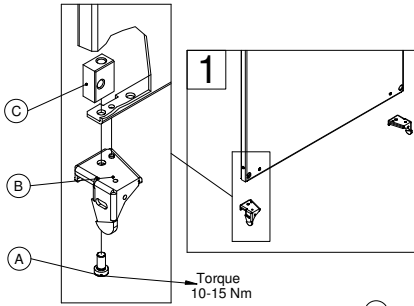

MOUNTING PLATE

Ref.	Pic.	Qty.
A		2
B		2
C		2
D		1
E		1

MOUNTING

UNMOUNTING