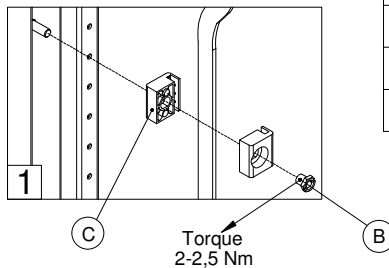

**Floor standing
enclosures Compact
version**
Stainless steel

MOUNTING INSTRUCTIONS

6885-0120-01 REV 9

Standard Locking System

Lift Handle Locking System

EKDS DOORS

Ref.	Pic.	Qty.
A	M5x10	8
B	M6x10	2
C	M6	2
D	M5x10	16
E		2
F		2

MOUNTING LSEL

Ref.	Pic.	Qty.
A		6
B		4
C		8
D		1
E		1

BOTTOM PLATE

Ref.	Pic.	Qty.
A		6

EKSS REAR PANEL

Ref.	Pic.	Qty.
A		24/26/28
B		6
C		1
D		1
E		2/4
F		2/4
G		2/4

Enclosure width (mm)				
<1000	-	-	-	-
1000	2	2	2	2
1200	2	2	2	2
1600	4	4	4	4