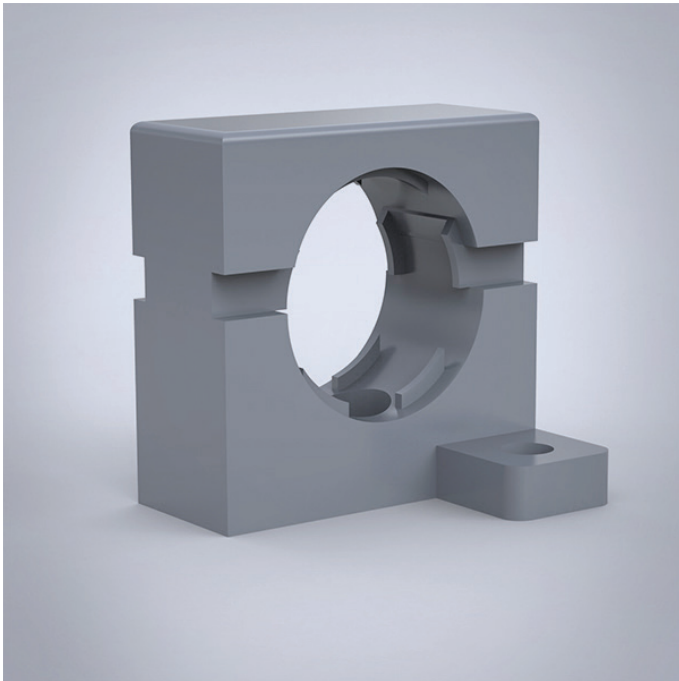

# CONH29

Universal conduit holders

<b>Diameter</b>	29
<b>Item no.</b>	CONH29

**Description:** Universal holder for cable conduit CON. Can be mounted horizontally or vertically on any 25 mm hole pattern of the door frame, enclosure frame or accessory profile.

**Material:** Polycarbonate.

**Pack quantity:** 10 pieces.

This is a universal holder, for mounting the cable conduit onto the enclosure's frame and the door frame or to an accessory. It is easy to mount and provides a safe and secure fixation.