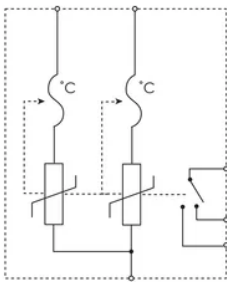

Technology: MOV with thermal disconnect

Connection, PE Solid: 35 mm² Max

Connection, PE Stranded: 25 mm² Max

Connection, Solid: 6 mm² Max

Connection, Stranded: 4 mm² Max

Mounting: 35 mm top hat DIN rail

Enclosure Material: UL® 94V-0 Thermoplastic

Enclosure Rating: IP 20;NEMA®-1

Status Indication: Mechanical flag

Terminal Torque: 2 N·m Max

Terminal Torque, Ground: 3.5 N·m Max

Remote Contacts: Yes

Temperature: -40 to 80 °C

Module Width: 1 M

Depth (D): 68 mm

Height (H): 90 mm

Width (W): 18 mm

Unit Weight: 0.12 kg

Complies With: ANSI®/IEEE® C62.41.2-2002 Cat A, Cat B;IEC® 61643-1 Class II

DIAGRAMS

WARNING

nVent products shall be installed and used only as indicated in nVent's product instruction sheets and training materials. Instruction sheets are available at www.nvent.com and from your nVent customer service representative. Improper installation, misuse, misapplication or other failure to completely follow nVent's instructions and warnings may cause product malfunction, property damage, serious bodily injury and death and/or void your warranty.