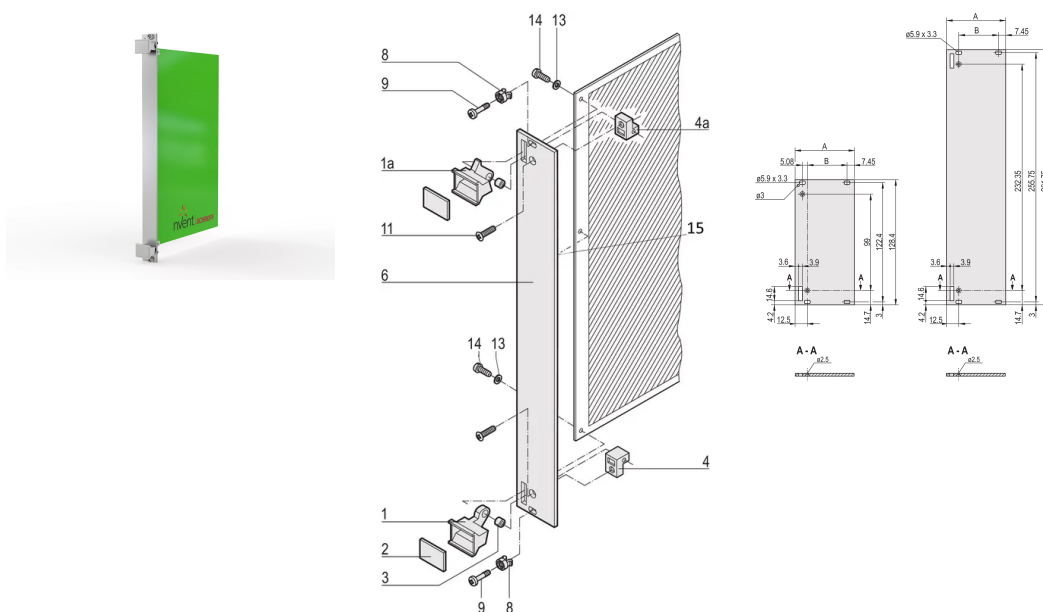

PLUG-IN UNIT KIT WITH EXTRACTION HANDLE TYPE 1, UNSHIELDED, GREY, 6 U, 4 HP

CATALOG NUMBER

20817-448

Plug-in unit, with extraction handle type 1 and flat panel. The grey handle is assembled on the front panel.

CERTIFICATIONS

FEATURES

Front panel, flat, unshielded

Handle with extraction function

PRODUCT ATTRIBUTES

Product Type: Front Panel

Type: Front Panel with Handle (PIU)

Handle Type: Trapezoid, Type 1

Mounting: Screw-on Front

EMC Shielding: No

Material: Aluminum

Front Finish: Anodized

Rear Finish: Passivated

Treated Edges: No

Rack Height: 6U

Rack Width: 4HP