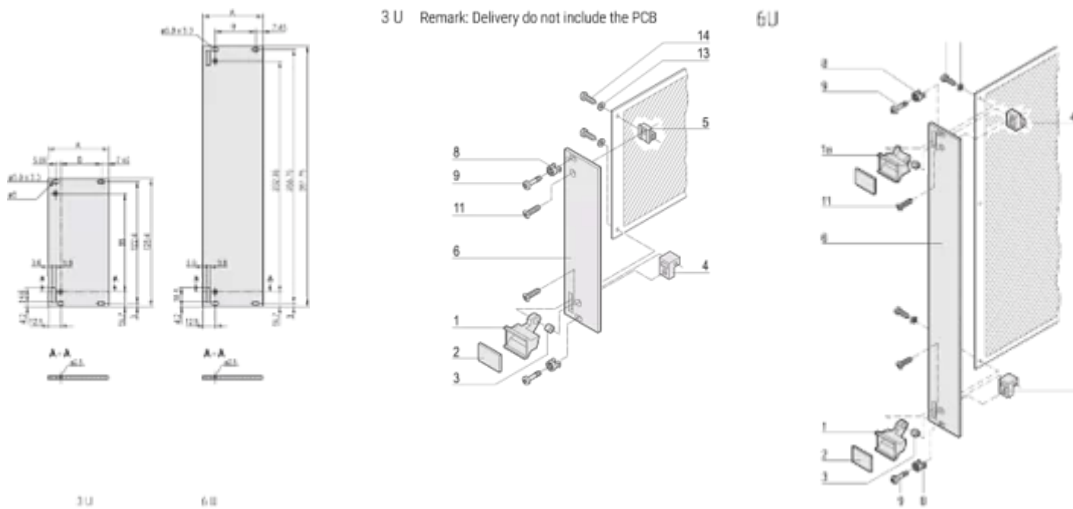

Handle Type: Trapezoid, Type 1

Mounting: Screw-on Front

EMC Shielding: No

Material: Aluminum

Front Finish: Anodized

Rear Finish: Passivated

Treated Edges: No

Rack Height: 6U

Rack Width: 4HP

Complies With: EN 45545-2, R22-R24, HL3; IEC 60297-3-101; IEEE 1101.1/11

Flammability Rating: UL® 94V-0

Package Quantity: 1

DIAGRAMS

WARNING

nVent products shall be installed and used only as indicated in nVent's product instruction sheets and training materials. Instruction sheets are available at www.nvent.com and from your nVent customer service representative. Improper installation, misuse, misapplication or other failure to completely follow nVent's instructions and warnings may cause product malfunction, property damage, serious bodily injury and death and/or void your warranty.