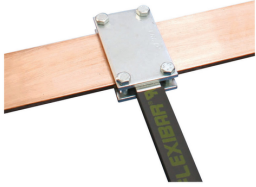

FC NVENT ERIFLEX FLEXIBAR TO BUSBAR CLAMP

CERTIFICATIONS

FEATURES

Connects nVent ERIFLEX Flexibar to copper busbar

Two plates complete with screws

Allows for excellent electrical contact

Installs quickly and easily

Ideal for on site modifications

RoHS compliant

SPECIFICATIONS

- | -

Clamping Capacity	0.790"
Quality Class	8.8
Finish	Electrogalvanized
Material	Steel

Catalog Number	Item Name	Busbar Width	Conductor Width	Width(W)	Height(H)	A	B	Screw Diameter(Sc)	Torque (TQ)	Unit Weight
FC50X24	553020	1.970"	0.79" – 0.94"	2.050"	2.950"	1.420"	2.320"	M8	7.37 ft lb	0.700 lb
FC50X32	553030	1.970"	1.26"	2.360"	2.950"	1.730"	2.320"	M8	7.37 ft lb	0.800 lb

Catalog Number	Item Name	Busbar Width	Conductor Width	Width(W)	Height(H)	A	B	Screw Diameter(Sc)	Torque (TQ)	Unit Weight
FC50X40	553040	1.970"	1.57"	2.680"	2.950"	2.050"	2.320"	M8	7.37 ft lb	0.910 lb
FC80X24	553050	3.150"	0.79" – 0.94"	2.050"	4.130"	1.420"	3 1/2"	M8	7.37 ft lb	0.950 lb
FC80X32	553060	3.150"	1.26"	2.360"	4.130"	1.730"	3 1/2"	M8	7.37 ft lb	1.080 lb
FC80X50	553070	3.150"	1.97"	3.070"	4.130"	2.440"	3 1/2"	M8	7.37 ft lb	1.410 lb
FC100X32	568700	3.940"	1.26"	2.360"	4.920"	1.730"	4.290"	M8	7.37 ft lb	1.470 lb
FC120X32	568730	4.720"	1.26"	2.360"	5.710"	1.730"	5.080"	M8	7.37 ft lb	1.670 lb