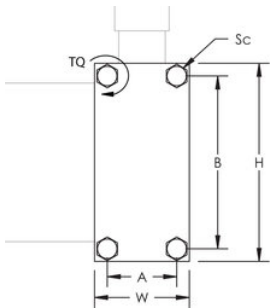

Catalog Number	Item Name	Busbar Width	Conductor Width	Width(W)	Height(H)	A	B	Screw Diameter(Sc)	Torque (TQ)	Unit Weight
FC50X40	553040	1.970"	1.57"	2.680"	2.950"	2.050"	2.320"	M8	7.37 ft lb	0.910 lb
FC80X24	553050	3.150"	0.79" – 0.94"	2.050"	4.130"	1.420"	3 1/2"	M8	7.37 ft lb	0.950 lb
FC80X32	553060	3.150"	1.26"	2.360"	4.130"	1.730"	3 1/2"	M8	7.37 ft lb	1.080 lb
FC80X50	553070	3.150"	1.97"	3.070"	4.130"	2.440"	3 1/2"	M8	7.37 ft lb	1.410 lb
FC100X32	568700	3.940"	1.26"	2.360"	4.920"	1.730"	4.290"	M8	7.37 ft lb	1.470 lb
FC120X32	568730	4.720"	1.26"	2.360"	5.710"	1.730"	5.080"	M8	7.37 ft lb	1.670 lb

DIAGRAMS

WARNING

nVent products shall be installed and used only as indicated in nVent's product instruction sheets and training materials. Instruction sheets are available at www.nvent.com and from your nVent customer service representative. Improper installation, misuse, misapplication or other failure to completely follow nVent's instructions and warnings may cause product malfunction, property damage, serious bodily injury and death and/or void your warranty.