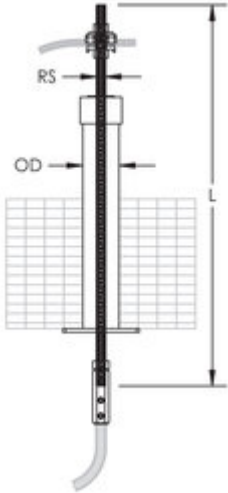

ADDITIONAL PRODUCT DETAILS

Always consult the roof manufacturer or owner for proper flashing materials.

DIAGRAMS

WARNING

---

nVent products shall be installed and used only as indicated in nVent's product instruction sheets and training materials. Instruction sheets are available at www.nvent.com and from your nVent customer service representative. Improper installation, misuse, misapplication or other failure to completely follow nVent's instructions and warnings may cause product malfunction, property damage, serious bodily injury and death and/or void your warranty.

North America

+1.800.753.9221

Option 1 – Customer Care

Option 2 – Technical Support

Europe

Netherlands:

+31 800-0200135

France:

+33 800 901 793

Europe

Germany:

800 1890272

Other Countries:

+31 13 5835404

APAC

Shanghai:

+ 86 21 2412 1618/19

Sydney:

+61 2 9751 8500

Our powerful portfolio of brands:

nVent.com CADDY ERICO HOFFMAN RAYCHEM SCHROFF TRACER

© 2022 nVent. All nVent marks and logos are owned or licensed by nVent Services GmbH or its affiliates. All other trademarks are the property of their respective owners.

nVent reserves the right to change specifications without notice.