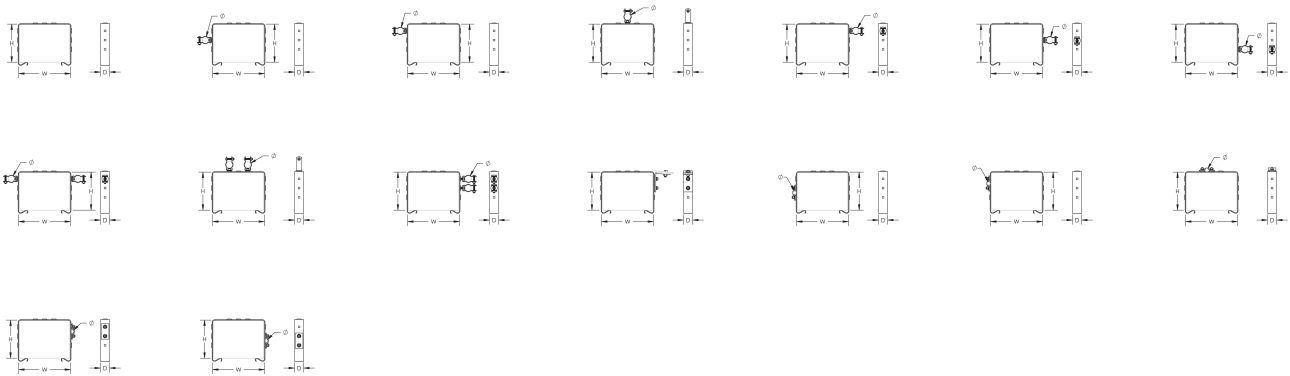

NVENT ERICO RAILCLIPS, CONCRETE TIE CLIP OR ASSEMBLY

DIAGRAMS

FEATURES

Eliminates the need to drill the concrete sleeper, respecting concrete sleeper integrity and improving safety

No tools required for installation