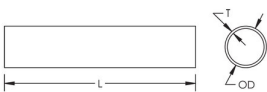

DIAGRAMS

WARNING

nVent products shall be installed and used only as indicated in nVent's product instruction sheets and training materials. Instruction sheets are available at www.nvent.com and from your nVent customer service representative. Improper installation, misuse, misapplication or other failure to completely follow nVent's instructions and warnings may cause product malfunction, property damage, serious bodily injury and death and/or void your warranty.