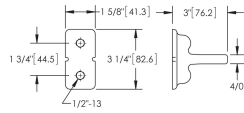

DIAGRAMS

FEATURES

Convenient ground system connection points in concrete structures

Used for equipment, machinery and structure grounding

Results in maximum current-carrying capacity equal to the cross-sectional area of the conductor or stud

The nVent ERICO Cadweld connection between the stud and pigtail will not loosen or corrode

SPECIFICATIONS

Material Copper Alloy

Catalog Number	Ground Plate Configuration	Ground Plate Part Number	Conductor Size	Cable Length
B530C2C24	RA	B1622Q	1/0 Stranded	24"
B530D2C48	RA	B1642Q	1/0 Stranded	48"
B532D2C24	SS	B1642Q	1/0 Stranded	24"
B532D2C36	SS	B1642Q	1/0 Stranded	36"