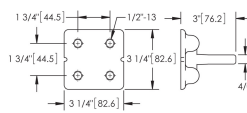

## DIAGRAMS

## SPECIFICATIONS

**Material** Copper Alloy

Catalog Number	Ground Plate Configuration	Ground Plate Part Number	Conductor Size	Cable Length
B530C2C24	RA	B1622Q	1/0 Stranded	24"
B530D2C48	RA	B1642Q	1/0 Stranded	48"
B532D2C24	SS	B1642Q	1/0 Stranded	24"
B532D2C36	SS	B1642Q	1/0 Stranded	36"