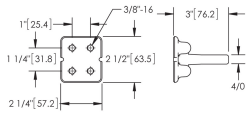

DIAGRAMS

FEATURES

Convenient ground system connection points in concrete structures

Used for equipment, machinery and structure grounding

Results in maximum current-carrying capacity equal to the cross-sectional area of the conductor or stud

The nVent ERICO Cadweld connection between the stud and pigtail will not loosen or corrode

SPECIFICATIONS

Material Copper Alloy

Catalog Number	Ground Plate Configuration	Ground Plate Part Number	Conductor Size	Cable Length
B530C2C24	RA	B1622Q	1/0 Stranded	24"
B530D2C48	RA	B1642Q	1/0 Stranded	48"
B532D2C24	SS	B1642Q	1/0 Stranded	24"
B532D2C36	SS	B1642Q	1/0 Stranded	36"