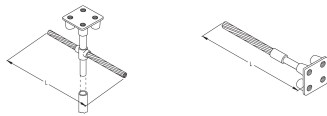

# GROUND POINT ASSEMBLY

## DIAGRAMS

## FEATURES

Convenient ground system connection points in concrete structures

Used for equipment, machinery and structure grounding

Results in maximum current-carrying capacity equal to the cross-sectional area of the conductor or stud

## SPECIFICATIONS

**Material** Copper Alloy

Catalog Number	Ground Plate Configuration	Ground Plate Part Number	Conductor Size	Cable Length
B530C2C24	RA	B1622Q	1/0 Stranded	24"
B530D2C48	RA	B1642Q	1/0 Stranded	48"
B532D2C24	SS	B1642Q	1/0 Stranded	24"
B532D2C36	SS	B1642Q	1/0 Stranded	36"