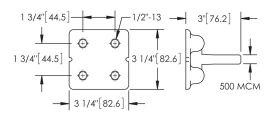

DIAGRAMS

FEATURES

Convenient ground system connection points in concrete structures

Used for equipment, machinery and structure grounding

Results in maximum current-carrying capacity equal to the cross-sectional area of the conductor or stud

The nVent ERICO Cadweld connection between the stud and pigtail will not loosen or corrode

SPECIFICATIONS

Material Copper Alloy

Catalog Number	Ground Plate Configuration	Ground Plate Part Number	Conductor Size	Cable Length
B530C2C24	RA	B1622Q	1/0 Stranded	24"
B530D2C48	RA	B1642Q	1/0 Stranded	48"
B532D2C24	SS	B1642Q	1/0 Stranded	24"
B532D2C36	SS	B1642Q	1/0 Stranded	36"