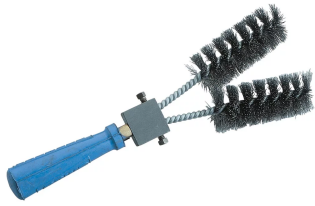

## CADWELD WIRE BRUSH WITH REPLACEABLE BRUSH HEADS

### FEATURES

---

Aids in removing oxides from conductor surfaces

Useful for cleaning coarse or very dirty conductors

### PRODUCT ATTRIBUTES

---

Product: Brush with Replaceable Brush Heads