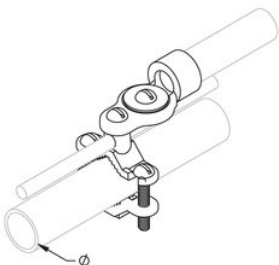

PIPE TO RIGID CONDUIT GROUND CLAMP, 1 1/4"–2" WATER PIPE, 3/4" RIGID, #10 SOLID-2/0 STRANDED

CATALOG NUMBER

CWP2JH34

FEATURES

For use in grounding rigid conduit systems to metallic water pipe

PRODUCT ATTRIBUTES

Material: Bronze

Water Pipe Size: 1 1/4" – 2"

Rigid Conduit Size: 3/4"

Conductor Size: #10 Solid - 2/0 Stranded

DIAGRAMS

WARNING

nVent products shall be installed and used only as indicated in nVent's product instruction sheets and training materials. Instruction sheets are available at www.nvent.com and from your nVent customer service representative. Improper