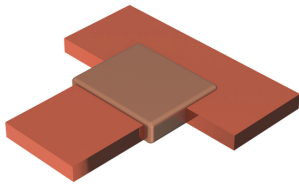

## BUSBAR TO BUSBAR, BM, 3 MM X 50 MM, 4 MM X 25 MM

### FEATURES

Forms a permanent, low resistance connection

Provides a molecular bond

nVent ERICO Cadweld Exothermic Connections are rated with the same current capacity as the conductor

Portable installation equipment with no external source of power required