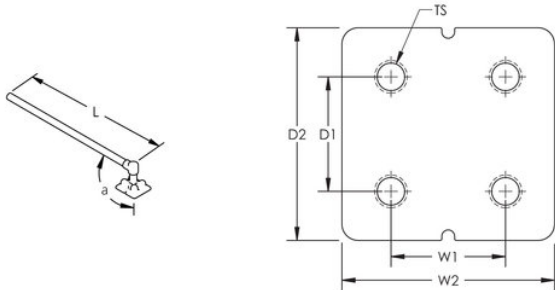

ADDITIONAL PRODUCT DETAILS

Includes (4) brass bolts, (4) brass washers, (4) plastic caps, and (1) protective label.

DIAGRAMS

WARNING

nVent products shall be installed and used only as indicated in nVent's product instruction sheets and training materials. Instruction sheets are available at www.nvent.com and from your nVent customer service representative. Improper installation, misuse, misapplication or other failure to completely follow nVent's instructions and warnings may cause product malfunction, property damage, serious bodily injury and death and/or void your warranty.

⚠ WARNING: This product can expose you to chemicals including lead, which is known to the State of California to cause cancer and birth defects or other reproductive harm. For more information go to www.P65Warnings.ca.gov.

North America

+1.800.753.9221

Option 1 – Customer Care

Option 2 – Technical Support

Europe

Netherlands:

+31 800-0200135

France:

+33 800 901 793

Europe

Germany:

800 1890272

Other Countries:

+31 13 5835404

APAC

Shanghai:

+ 86 21 2412 1618/19

Sydney:

+61 2 9751 8500

Our powerful portfolio of brands:

nVent.com CADDY ERICO HOFFMAN RAYCHEM SCHROFF TRACER

© 2022 nVent. All nVent marks and logos are owned or licensed by nVent Services GmbH or its affiliates. All other trademarks are the property of their respective owners.

nVent reserves the right to change specifications without notice.