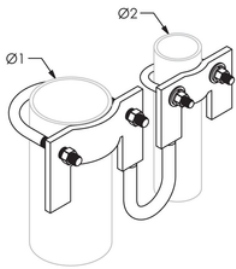

## PRODUCT ATTRIBUTES

Material: Copper;Stainless Steel 18-8 (EN 1.4305);Stainless Steel 304 (EN 1.4301)

Finish: Tinned

Orientation: Right Hand

Fixed Gate Diameter, Nominal: 3 1/2"

Fixed Gate Diameter, Actual: 4"

Post Frame Diameter, Nominal: 1 1/2"

Post Frame Diameter, Actual: 1.90"

Jumper Conductor Size: 4/0 Stranded

Jumper Length: 12"

## ADDITIONAL PRODUCT DETAILS

"Fixed gate" refers to the pipe on the fence itself, while "post frame" refers to the post on the swinging door.

Left hand orientation shown in diagram.

## DIAGRAMS

A238-EB-2S-12-LH		
A238	Series	
EB	Clamp Code	EB = 2 1/2" Gate, 1 1/4" Post EC = 2 1/2" Gate, 1 1/2" Post FB = 3" Gate, 1 1/4" Post FC = 3" Gate, 1 1/2" Post GB = 3 1/2" Gate, 1 1/4" Post GC = 3 1/2" Gate, 1 1/2" Post HB = 4" Gate, 1 1/4" Post HC = 4" Gate, 1 1/2" Post
2S	4/0 AWG Flexible Jumper Designation	
12	Jumper Length (inches)	
LH	Jumper Side	LH = Left Hand RH = Right Hand