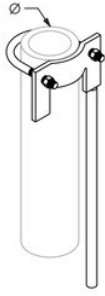

PREFABRICATED FENCE CLAMP ASSEMBLY WITH SINGLE GROUND LEAD, LEFT HAND, 2" FENCE POST, 4/0 STRANDED, 4' GROUND

CATALOG NUMBER

A235D2Q4LH

FEATURES

Ideal for when nVent ERICO Cadweld connections cannot be made to aluminum pipe or thin-wall steel tube

Stainless steel hardware included

Available in either left or right-hand orientation

PRODUCT ATTRIBUTES

Material: Copper;Stainless Steel 18-8 (EN 1.4305);Stainless Steel 304 (EN 1.4301)

Finish: Tinned

Orientation: Left Hand

Fence Post Size, Nominal: 2"

Fence Post Outside Diameter, Actual: 2.38"

Ground Lead Conductor Size: 4/0 Stranded

Ground Lead Length: 4'

ADDITIONAL PRODUCT DETAILS

Right hand orientation shown in diagram.

DIAGRAMS