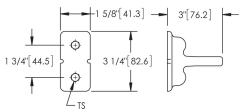

EARTHBRIDGE B162, TWO STUD, CABLE TO SOLID ROUND STEEL

DIAGRAMS

FEATURES

Long-lasting design

Low ground resistance and impedance

Superior electrical conductivity and resistance to corrosion

Electrically and mechanically robust and reliable

Easy to install

SPECIFICATIONS

| Catalog Number | Material | Earth Joint Type | Conductor Type | Conductor Size | Length 2 (L2) | Length 1 (L1) | Depth (D) | Width 1 (W1) | Width 2 (W2) | Diameter (Ø) | Thread Size (TS) | Angle (a) |
|----------------|---------------|------------------|--|-----------------------------|---------------|---------------|-----------|--------------|--------------|--------------|------------------|-----------|
| B1622QC701 | Copper, Steel | B162, Two Stud | Yellow-Green Insulated Cable to Solid Round Steel, 10° Angle | 70 mm ² Stranded | 4" | 39.370" | 1 5/8" | 1 3/4" | 3 1/4" | 0.470" | 1/2" UNC | 10° |