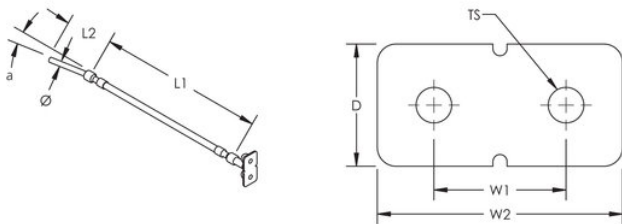

ADDITIONAL PRODUCT DETAILS

Earthbridges are assemblies made from a high-quality conductive earthpoint (connecting terminal) and various types of conductors. The nVent ERICO Cadweld exothermic connection process is used to combine them together, forming a highly corrosion resistant and long-lasting assembly.

Includes (2) brass bolts and (2) brass washers.

DIAGRAMS

WARNING

nVent products shall be installed and used only as indicated in nVent's product instruction sheets and training materials. Instruction sheets are available at www.nvent.com and from your nVent customer service representative. Improper installation, misuse, misapplication or other failure to completely follow nVent's instructions and warnings may cause product malfunction, property damage, serious bodily injury and death and/or void your warranty.

⚠ WARNING: This product can expose you to chemicals including lead, which is known to the State of California to cause cancer and birth defects or other reproductive harm.- For more information go to www.P65Warnings.ca.gov.

North America

+1.800.753.9221

Option 1 – Customer Care

Option 2 – Technical Support

Europe

Netherlands:

+31 800-0200135

France:

+33 800 901 793

Europe

Germany:

800 1890272

Other Countries:

+31 13 5835404

APAC

Shanghai:

+ 86 21 2412 1618/19

Sydney:

+61 2 9751 8500

Our powerful portfolio of brands:

nVent.com CADDY ERICO HOFFMAN RAYCHEM SCHROFF TRACER

© 2022 nVent. All nVent marks and logos are owned or licensed by nVent Services GmbH or its affiliates. All other trademarks are the property of their respective owners.

nVent reserves the right to change specifications without notice.