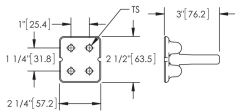

DIAGRAMS

FEATURES

- Long-lasting design
- Low ground resistance and impedance
- Superior electrical conductivity and resistance to corrosion
- Electrically and mechanically robust and reliable
- Easy to install

SPECIFICATIONS

Catalog Number	Material	Earthpoint Type	Conductor Type	Conductor Size	Length(L)	Depth 1(D1)	Depth 2(D2)	Width 1(W1)	Width 2(W2)	Thread Size(T S)
B16110KM	Copper, Steel	B161, Four Stud	Solid Round Steel, Straight	12 mm Diameter Solid	19.690"	1.180"	25.600"	1.180"	2.560"	M10