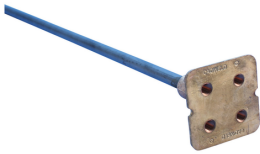

# EARTHBRIDGE B161, FOUR STUD, SOLID ROUND STEEL, STRAIGHT

Earthbridges are assemblies made from a high-quality conductive earthpoint (connecting terminal) and various types of conductors. The nVent ERICO Cadweld exothermic connection process is used to combine them together, forming a highly corrosion resistant and long-lasting assembly.

## FEATURES

- Long-lasting design
- Low ground resistance and impedance
- Superior electrical conductivity and resistance to corrosion
- Electrically and mechanically robust and reliable
- Easy to install

## SPECIFICATIONS

Catalog Number	Material	Earthpoint Type	Conductor Type	Conductor Size	Length(L)	Depth 1(D1)	Depth 2(D2)	Width 1(W1)	Width 2(W2)	Thread Size(T S)
B16110KM	Copper, Steel	B161, Four Stud	Solid Round Steel, Straight	12 mm Diameter Solid	19.690"	1.180"	25.600"	1.180"	2.560"	M10