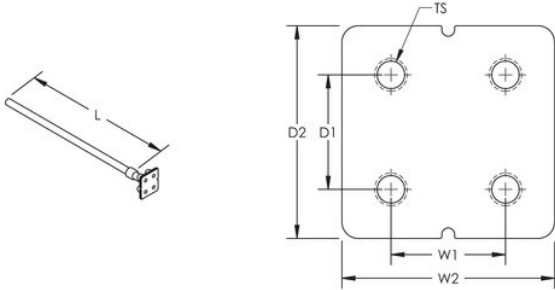

ADDITIONAL PRODUCT DETAILS

Includes (4) brass bolts, (4) brass washers, (4) plastic caps, and (1) protective label.

DIAGRAMS

WARNING

---

nVent products shall be installed and used only as indicated in nVent's product instruction sheets and training materials. Instruction sheets are available at www.nvent.com and from your nVent customer service representative. Improper installation, misuse, misapplication or other failure to completely follow nVent's instructions and warnings may cause product malfunction, property damage, serious bodily injury and death and/or void your warranty.

⚠ WARNING: This product can expose you to chemicals including lead, which is known to the State of California to cause cancer and birth defects or other reproductive harm. For more information go to www.P65Warnings.ca.gov.

North America

+1.800.753.9221

Option 1 – Customer Care

Option 2 – Technical Support

Europe

Netherlands:

+31 800-0200135

France:

+33 800 901 793

Europe

Germany:

800 1890272

Other Countries:

+31 13 5835404

APAC

Shanghai:

+ 86 21 2412 1618/19

Sydney:

+61 2 9751 8500

Our powerful portfolio of brands:

nVent.com CADDY ERICO HOFFMAN RAYCHEM SCHROFF TRACER

© 2022 nVent. All nVent marks and logos are owned or licensed by nVent Services GmbH or its affiliates. All other trademarks are the property of their respective owners.

nVent reserves the right to change specifications without notice.