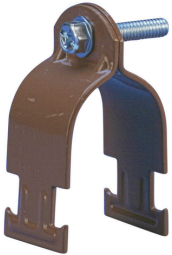

## USC UNIVERSAL STRUT CLAMP FOR COPPER TUBE

### FEATURES

Consists of two clamps, nut and bolt

Fits into open side of strut channel

FM® Specification Tested (from 1/2" to 4" of Copper Tube Size)

### SPECIFICATIONS

**Finish** Polyester

**Material** Steel

Catalog Number	Outer Diameter(OD)	Copper Tube Size	Width(W)	Thickness(T)	Static Load(F)
USC010BR	0.380"	1/4"	1 1/4"	16 GA	450 lb
USC013BR	0.500" – 0.540"	3/8"	1 1/4"	16 GA	450 lb
USC016BR	0.580" – 0.630"	1/2"	1 1/4"	16 GA	450 lb
USC020BR	0.710" – 0.790"	5/8"	1 1/4"	16 GA	450 lb
USC022BR	0.850" – 0.880"	3/4"	1 1/4"	16 GA	450 lb
USC028BR	1.100" – 1.140"	1"	1 1/4"	16 GA	450 lb
USC036BR	1.330" – 1.500"	1 1/4"	1 1/4"	14 GA	600 lb
USC040BR	1.510" – 1.600"		1 1/4"	14 GA	600 lb
USC042BR	1.630" – 1.670"	1 1/2"	1 1/4"	14 GA	600 lb
USC053BR	1.980" – 2.110"		1 1/4"	12 GA	850 lb
USC054BR	2.120" – 2.170"	2"	1 1/4"	12 GA	850 lb
USC068BR	2.600" – 2.720"	2 1/2"	1 1/4"	12 GA	850 lb
USC080BR	3.040" – 3.250"	3"	1 1/4"	12 GA	850 lb
USC107BR	4.100" – 4.330"	4"	1 1/4"	12 GA	850 lb
USC129BR	5.000" – 5.130"	5"	1 1/4"	12 GA	850 lb

Catalog Number	Outer Diameter(OD)	Copper Tube Size	Width(W)	Thickness(T)	Static Load(F)
USC159BR	6.130" – 6.380"	6"	1 1/4"	11 GA	900 lb