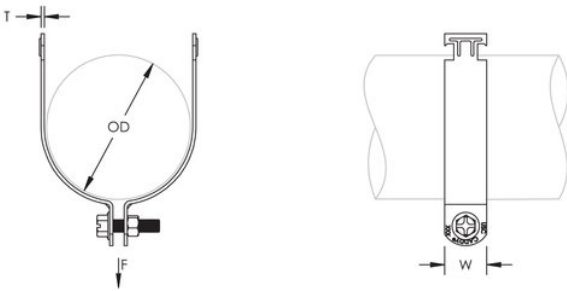

### FEATURES

Consists of two clamps, nut and bolt

Fits into open side of strut channel

FM® Specification Tested (from 1/2" to 4" of Copper Tube Size)

### SPECIFICATIONS

**Finish** Polyester

**Material** Steel

Catalog Number	Outer Diameter(OD)	Copper Tube Size	Width(W)	Thickness(T)	Static Load(F)
USC010BR	0.380"	1/4"	1 1/4"	16 GA	450 lb
USC013BR	0.500" – 0.540"	3/8"	1 1/4"	16 GA	450 lb
USC016BR	0.580" – 0.630"	1/2"	1 1/4"	16 GA	450 lb
USC020BR	0.710" – 0.790"	5/8"	1 1/4"	16 GA	450 lb
USC022BR	0.850" – 0.880"	3/4"	1 1/4"	16 GA	450 lb
USC028BR	1.100" – 1.140"	1"	1 1/4"	16 GA	450 lb
USC036BR	1.330" – 1.500"	1 1/4"	1 1/4"	14 GA	600 lb
USC040BR	1.510" – 1.600"		1 1/4"	14 GA	600 lb
USC042BR	1.630" – 1.670"	1 1/2"	1 1/4"	14 GA	600 lb
USC053BR	1.980" – 2.110"		1 1/4"	12 GA	850 lb
USC054BR	2.120" – 2.170"	2"	1 1/4"	12 GA	850 lb
USC068BR	2.600" – 2.720"	2 1/2"	1 1/4"	12 GA	850 lb
USC080BR	3.040" – 3.250"	3"	1 1/4"	12 GA	850 lb
USC107BR	4.100" – 4.330"	4"	1 1/4"	12 GA	850 lb
USC129BR	5.000" – 5.130"	5"	1 1/4"	12 GA	850 lb

Catalog Number	Outer Diameter(OD)	Copper Tube Size	Width(W)	Thickness(T)	Static Load(F)
USC159BR	6.130" – 6.380"	6"	1 1/4"	11 GA	900 lb

## DIAGRAMS