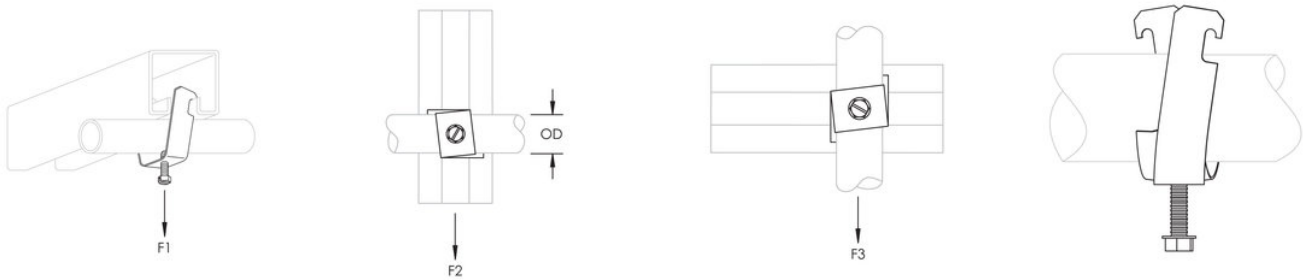

Catalog Number	Outer Diameter(OD)	EMT Conduit Size	Rigid Conduit/Pipe Size	Static Load 1(F1)	Ultimate Static Load 2(F2)	Ultimate Static Load 3(F3)
SCH32B	1.740" – 2.200"	2"	1 1/2"	350 lb	75 lb	50 lb
SCH40B	2.000" – 2.380"		2"	350 lb	75 lb	50 lb
SCH48B	2.380" – 2.880"	2 1/2"	2 1/2"	350 lb	75 lb	50 lb
SCH56B	2.720" – 3.500"	3"	3"	350 lb	75 lb	50 lb
SCH64B	3 1/4" – 4"	3 1/2"	3 1/2"	350 lb	75 lb	50 lb
SCH72B	3.850" – 4.500"	4"	4"	350 lb	75 lb	50 lb

DIAGRAMS

WARNING

nVent products shall be installed and used only as indicated in nVent's product instruction sheets and training materials. Instruction sheets are available at www.nvent.com and from your nVent customer service representative. Improper installation, misuse, misapplication or other failure to completely follow nVent's instructions and warnings may cause product malfunction, property damage, serious bodily injury and death and/or void your warranty.