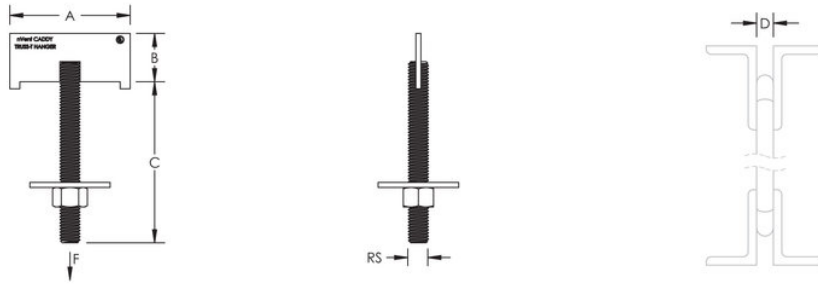

Material Steel

Catalog Number	Rod Size(RS)	A	B	C	D	Static Load(F)
CTH037BC	3/8"	3"	1 1/4"	4 1/2"	1/2" – 1"	1,200 lb
CTH050BC	1/2"	3"	1 1/4"	4 1/2"	1/2" – 1"	1,200 lb

DIAGRAMS

WARNING

nVent products shall be installed and used only as indicated in nVent's product instruction sheets and training materials. Instruction sheets are available at www.nvent.com and from your nVent customer service representative. Improper installation, misuse, misapplication or other failure to completely follow nVent's instructions and warnings may cause product malfunction, property damage, serious bodily injury and death and/or void your warranty.

North America

+1.800.753.9221
Option 1 – Customer Care
Option 2 – Technical Support

Europe

Netherlands:
+31 800-0200135
France:
+33 800 901 793

Europe

Germany:
800 1890272
Other Countries:
+31 13 5835404

APAC

Shanghai:
+ 86 21 2412 1618/19
Sydney:
+61 2 9751 8500

Our powerful portfolio of brands:
nVent.com CADDY ERICO HOFFMAN RAYCHEM SCHROFF TRACER