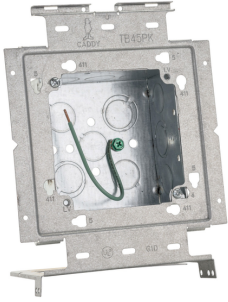

# NVENT CADDY BOX MOUNTING PLATE WITH FAR SIDE SUPPORT ON STUD ASSEMBLY

## FEATURES

Integral far side support for installation on any stud depth

Extruded holes allow mounting of mud rings for both power and data applications

Snaps onto Heavy Duty Telescoping Box Bracket (TB1624HD) bracket for between stud applications

## SPECIFICATIONS

**Finish** Pregalvanized

**Material** Steel

Catalog Number	Knockout Sizes	Box Depth	Box Size	Box Volume	Drywall Thickness	Gang	Ground Wire Included	Mud Ring Type
PK4DV2	(4) 1/2", 3/4", (8) 1/2"	2 1/8"	4"	30.3 in <sup>3</sup>	5/8" - 1 1/2"	2	Yes	Adjustable
PK4DM1	(4) 1/2", 3/4", (8) 1/2"	2 1/8"	4"	30.3 in <sup>3</sup>	3/4"	1	Yes	Raised
PK4DM2	(4) 1/2", 3/4", (8) 1/2"	2 1/8"	4"	30.3 in <sup>3</sup>	3/4"	2	Yes	Raised
PKD1M5	(4) 1", (4) 1- 1/4"	2 1/8"	4 11/16"	42 in <sup>3</sup>	3/4"	1	No	Raised
PKP1M5	(12) 1/2", 3/4"	2 1/8"	4 11/16"	42 in <sup>3</sup>	3/4"	1	Yes	Raised
PKP1M6	(12) 1/2", 3/4"	2 1/8"	4 11/16"	42 in <sup>3</sup>	3/4"	2	Yes	Raised
PK4DV1	(4) 1/2", 3/4", (8) 1/2"	2 1/8"	4"	30.3 in <sup>3</sup>	3/4" - 1 1/2"	1	Yes	Adjustable
PK4D	(4) 1/2", 3/4", (8) 1/2"	2 1/8"	4"	30.3 in <sup>3</sup>			Yes	
PKD1	(4) 1", (4) 1- 1/4"	2 1/8"	4 11/16"	42 in <sup>3</sup>			No	