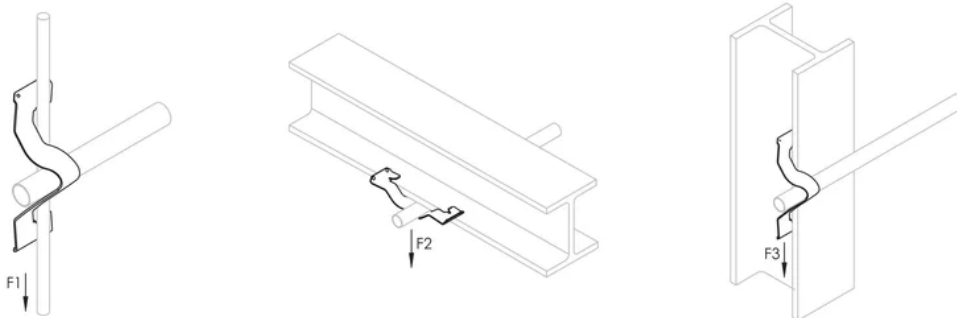

## ADDITIONAL PRODUCT DETAILS

May require dedicated drop wire/rod and EC311. Consult local authority.

For horizontal application only when installing conduit.

Conduit Size	#10 or #12 Wire	#8 or #9 Wire	3/16" or 1/4" Rod	1/8" - 1/4" Flange	5/16" - 3/8" Flange	7/16" - 1/2" Flange
1/2" EMT	K8	K8	K8	K8	K12	K12
1/2" Rigid	K8	K12	K12	K12	K12	K16
3/4" EMT	K12	K12	K12	K12	K16	K16
3/4" Rigid	K12	K12	K16	K16	K20	K20
1" EMT	-	K16	K16	K16	K20	K20
1" Rigid	-	-	-	K20	K20	K20
1 1/4" EMT	-	K20	K20	K20	-	-

## DIAGRAMS