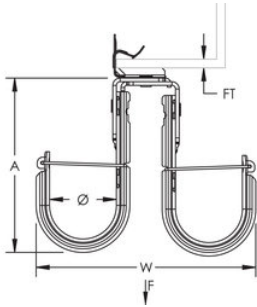

### PRODUCT ATTRIBUTES

Material: Steel;Spring Steel

Finish: Pregalvanized;nVent CADDY Armour

Diameter: 4"

Flange Thickness: 1/8" – 1/4"

Width: 10 1/2"

A: 7 3/4"

Static Load: 100 lb

## ADDITIONAL PRODUCT DETAILS

---

Static load limit of each J-Hook is 60 lb (270 N).

Non-continuous supports may not exceed spacing of 5' (1.5 m) per TIA 569-C.9.7 and EN 50174-2.

## DIAGRAMS

---