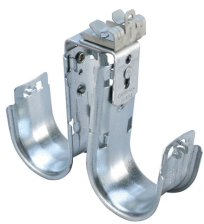

## NVENT CADDY CAT HP DOUBLE J-HOOK WITH HAMMER-ON FLANGE CLIP, SWIVEL, 4" DIA, 10 1/2"

### FEATURES

Low-profile configuration providing double J-Hook capacity

Requires only a hammer to install

Rotates 360 degrees to support various directional runs of cable

Provides optimal support for high-performance data cable, up to and including Cat 5e, Cat 6, Cat 6A, Cat 7 and fibre optic

Provides superior fill capacity and load rating over most other non-continuous cable support alternatives

Rounded edges on J-Hooks provide proper bend radius support for high performance data cables

Cost effective alternative to expensive cable tray

### PRODUCT ATTRIBUTES

Material: Steel;Spring Steel

Finish: Pregalvanized;nVent CADDY Armour

Diameter: 4"

Flange Thickness: 1/8" – 1/4"

Width: 10 1/2"

A: 7 3/4"

Static Load: 100 lb