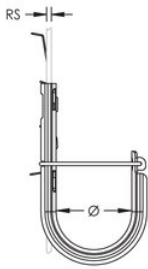

Diameter: 1 5/16"

Area: 2.29 in²

Cable Capacity, Cat 6A: 25

Cable Capacity, Cat 5e: 50

Cable Capacity, Cat 6: 40

Rod Size: 1/4"

Wire Size: #12 – #8

Static Load: 30 lb

ADDITIONAL PRODUCT DETAILS

Non-continuous supports may not exceed spacing of 5' (1.5 m) per TIA 569-C.9.7 and EN 50174-2.

Cable capacity is calculated based on a 70% fill rate.

DIAGRAMS

WARNING

---

nVent products shall be installed and used only as indicated in nVent's product instruction sheets and training materials. Instruction sheets are available at www.nvent.com and from your nVent customer service representative. Improper installation, misuse, misapplication or other failure to completely follow nVent's instructions and warnings may cause product malfunction, property damage, serious bodily injury and death and/or void your warranty.