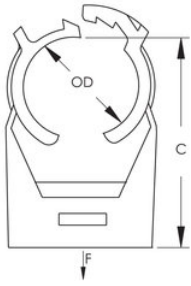

Outer Diameter: 0.660" – 0.770"

Rigid Conduit Size: 3/8"

Pipe Size: 3/8"

Copper Tube Size: 5/8"

B: 5/8"

C: 1 13/32"

Static Load: 43 lb

DIAGRAMS