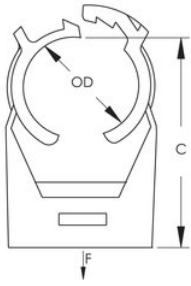

Outer Diameter: 0.460" – 0.560"

Copper Tube Size: 3/8"

B: 9/16"

C: 1 3/16"

Static Load: 35 lb

DIAGRAMS

WARNING

nVent products shall be installed and used only as indicated in nVent's product instruction sheets and training materials. Instruction sheets are available at www.nvent.com and from your nVent customer service representative. Improper installation, misuse, misapplication or other failure to completely follow nVent's instructions and warnings may cause product malfunction, property damage, serious bodily injury and death and/or void your warranty.