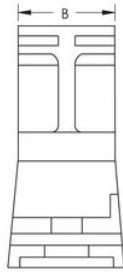

NVENT CADDY SUPERKLIP, 0.46"–0.56" OD, 3/8" COPPER TUBE

CATALOG NUMBER

389001

FEATURES

Closes and locks automatically when the pipe, tube or cable is inserted

One-piece clamp for fast and convenient installation

Outer Diameter: 0.460" – 0.560"

Copper Tube Size: 3/8"

B: 9/16"

C: 1 3/16"

Static Load: 35 lb

DIAGRAMS

WARNING

nVent products shall be installed and used only as indicated in nVent's product instruction sheets and training materials. Instruction sheets are available at www.nvent.com and from your nVent customer service representative. Improper installation, misuse, misapplication or other failure to completely follow nVent's instructions and warnings may cause product malfunction, property damage, serious bodily injury and death and/or void your warranty.