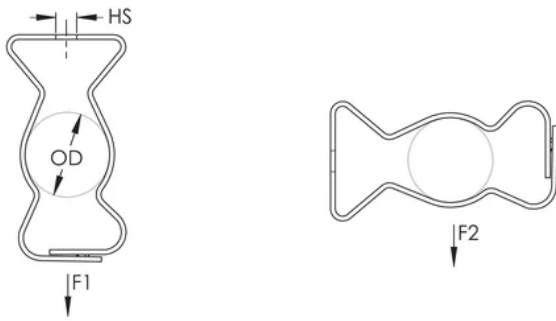

Static Load 1 (F1): 100lb

Static Load 2 (F2): 25lb

DIAGRAMS

WARNING

nVent products shall be installed and used only as indicated in nVent's product instruction sheets and training materials. Instruction sheets are available at www.nvent.com and from your nVent customer service representative. Improper installation, misuse, misapplication or other failure to completely follow nVent's instructions and warnings may cause product malfunction, property damage, serious bodily injury and death and/or void your warranty.

North America

+1.800.753.9221

Option 1 – Customer Care

Option 2 – Technical Support

Europe

Netherlands:

+31 800-0200135

France:

+33 800 901 793

Europe

Germany:

800 1890272

Other Countries:

+31 13 5835404

APAC

Shanghai:

+ 86 21 2412 1618/19

Sydney:

+61 2 9751 8500

Our powerful portfolio of brands:
nVent.com **CADDY ERICO HOFFMAN RAYCHEM SCHROFF**
TRACER