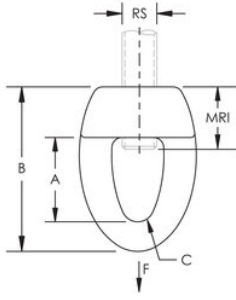

DIAGRAMS

WARNING

---

nVent products shall be installed and used only as indicated in nVent's product instruction sheets and training materials. Instruction sheets are available at www.nvent.com and from your nVent customer service representative. Improper installation, misuse, misapplication or other failure to completely follow nVent's instructions and warnings may cause product malfunction, property damage, serious bodily injury and death and/or void your warranty.

North America

+1.800.753.9221

Option 1 – Customer Care

Option 2 – Technical Support

Europe

Netherlands:

+31 800-0200135

France:

+33 800 901 793

Europe

Germany:

800 1890272

Other Countries:

+31 13 5835404