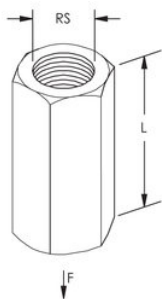

## EM-HEX ROD COUPLER, 1/2" ROD

### PRODUCT ATTRIBUTES

Material: Steel

Finish: Electrogalvanized

Rod Size: 1/2"

Length: 1 3/4"

Static Load: 1,130 lb

### DIAGRAMS