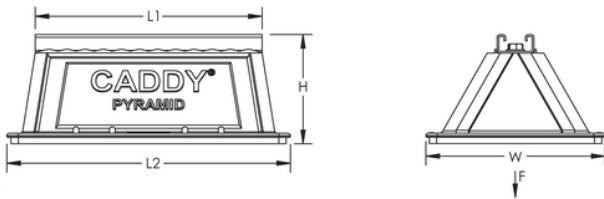

Catalog Number	Item Name	Length 1(L1)	Length 2(L2)	Height(H)	Width(W)	Unit Weight	Surface Area	Static Load(F)	Certifications
PSF6C	360463	152 mm	203 mm	122 mm	152 mm	0.500 kg	26,452 mm²	1,334 N	
PSF10C	360464	254 mm	317.5 mm	122 mm	203 mm	1 kg	59,355 mm²	4,450 N	ITB
PSF10D	360465	254 mm	317.5 mm	163 mm	203 mm	1.500 kg	59,355 mm²	4,450 N	ITB
PSF16C	360466	406 mm	483 mm	122 mm	203 mm	1.500 kg	91,613 mm²	6,670 N	ITB
PSF16D	360467	406 mm	483 mm	163 mm	203 mm	2 kg	91,613 mm²	6,670 N	ITB

ADDITIONAL PRODUCT DETAILS

Static load at 73.1 kPa (10.6 psi) roof loading. Contact project or roofing engineer for maximum allowable load on individual project roof system.

DIAGRAMS

WARNING

nVent products shall be installed and used only as indicated in nVent's product instruction sheets and training materials. Instruction sheets are available at www.nvent.com and from your nVent customer service representative. Improper installation, misuse, misapplication or other failure to completely follow nVent's instructions and warnings may cause product malfunction, property damage, serious bodily injury and death and/or void your warranty.