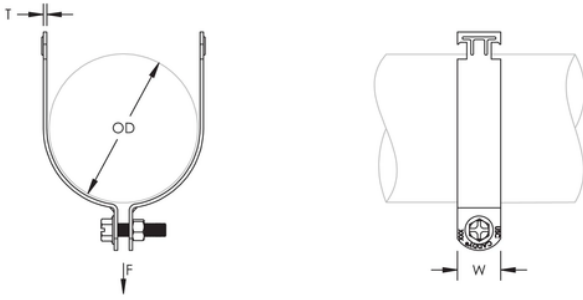

Catalog Number	Item Name	Outer Diameter(OD)	Pipe Size	NB/DN	Width(W)	Thickness(T)	Static Load(F)
USC073EG	712160	69.9 – 73.0 mm	2 1/2"		32 mm	2.50 mm	3,780 N
USC086EG	712180	84.0 – 88.9 mm	3"	80	32 mm	2.50 mm	3,780 N
USC101EG	712200	98.4 – 102.6 mm	3 1/2"	90	32 mm	2.50 mm	3,780 N

DIAGRAMS

WARNING

nVent products shall be installed and used only as indicated in nVent's product instruction sheets and training materials. Instruction sheets are available at www.nvent.com and from your nVent customer service representative. Improper installation, misuse, misapplication or other failure to completely follow nVent's instructions and warnings may cause product malfunction, property damage, serious bodily injury and death and/or void your warranty.

North America

+1.800.753.9221
Option 1 – Customer Care
Option 2 – Technical Support

Europe

Netherlands:
+31 800-0200135
France:
+33 800 901 793

Europe

Germany:
800 1890272
Other Countries:
+31 13 5835404

APAC

Shanghai:
+ 86 21 2412 1618/19
Sydney:
+61 2 9751 8500

Our powerful portfolio of brands:
nVent.com **CADDY ERICO HOFFMAN RAYCHEM SCHROFF**
TRACER