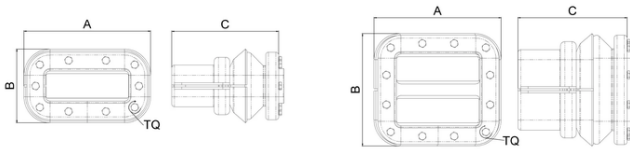

Catalog Number	Item Name	Type	A	B	C	Torque(TQ)	Conductor Size	Unit Weight
FLEXCEIP55 C1001	508141	Single Entry	176 mm	102 mm	152 mm	2.50 N-m	960 mm², 1280 mm², 1810 mm²	0.700 kg
FLEXCEIP55 C502	508142	Double Entry	126 mm	157 mm	175 mm	2.50 N-m	220 mm², 360 mm², 545 mm², 640 mm²	0.800 kg
FLEXCEIP55 C1002	508143	Double Entry	176 mm	157 mm	152 mm	2.50 N-m	960 mm², 1280 mm², 1810 mm²	1 kg

DIAGRAMS

WARNING

nVent products shall be installed and used only as indicated in nVent's product instruction sheets and training materials. Instruction sheets are available at www.nvent.com and from your nVent customer service representative. Improper installation, misuse, misapplication or other failure to completely follow nVent's instructions and warnings may cause product malfunction, property damage, serious bodily injury and death and/or void your warranty.

North America

+1.800.753.9221
Option 1 – Customer Care
Option 2 – Technical Support

Europe

Netherlands:
+31 800-0200135
France:
+33 800 901 793

Europe

Germany:
800 1890272
Other Countries:
+31 13 5835404