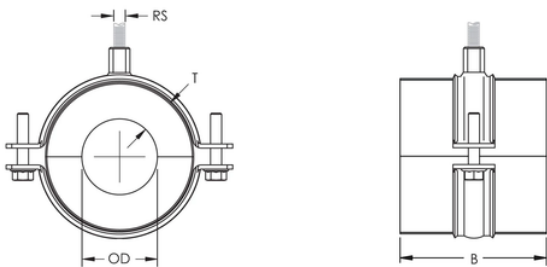

Catalog Number	Item Name	Insulation Thickness	Outer Diameter(OD)	Pipe Size	NB/DN	Rod Size(RS)	B
SCLI19I0089	581680	19 mm	89 mm	3"	80	M8, M10	50 mm
SCLI19I0102	581690	19 mm	102 mm			M8, M10	50 mm
SCLI19I0108	581700	19 mm	108 mm			M8, M10	50 mm
SCLI19I0114	581710	19 mm	114 mm	4"	100	M8, M10	50 mm
SCLI19I0125	581715	19 mm	125 mm			M8, M10	50 mm
SCLI19I0133	581720	19 mm	133 mm			M8, M10	50 mm
SCLI19I0139	581725	19 mm	139.7 mm	5"	125	M8, M10	50 mm
SCLI19I0160	581730	19 mm	160 mm			M8, M10	50 mm
SCLI19I0168	581735	19 mm	168.3 mm	6"	150	M8, M10	50 mm

DIAGRAMS

WARNING

nVent products shall be installed and used only as indicated in nVent's product instruction sheets and training materials. Instruction sheets are available at www.nvent.com and from your nVent customer service representative. Improper installation, misuse, misapplication or other failure to completely follow nVent's instructions and warnings may cause product malfunction, property damage, serious bodily injury and death and/or void your warranty.

North America

+1.800.753.9221
Option 1 – Customer Care
Option 2 – Technical Support

Europe

Netherlands:
+31 800-0200135
France:
+33 800 901 793

Europe

Germany:
800 1890272
Other Countries:
+31 13 5835404

APAC

Shanghai:
+ 86 21 2412 1618/19
Sydney:
+61 2 9751 8500

Our powerful portfolio of brands:
nVent.com **CADDY ERICO HOFFMAN RAYCHEM SCHROFF**
TRACER