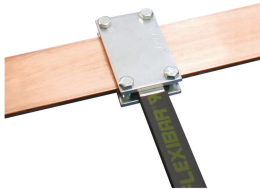

FC NVENT ERIFLEX FLEXIBAR TO BUSBAR CLAMP

CERTIFICATIONS

FEATURES

Connects nVent ERIFLEX Flexibar to copper busbar

Two plates complete with screws

Allows for excellent electrical contact

Installs quickly and easily

Ideal for on site modifications

RoHS compliant

SPECIFICATIONS

- Quality Class:** 8.8
- Clamping Capacity:** 20 mm
- Finish:** Electrogalvanized
- Material:** Steel

Catalog Number	Item Name	Busbar Width	Conductor Width	Width(W)	Height(H)	A	B	Screw Diameter (Sc)	Torque(TQ)	Unit Weight
FC50X24	553020	50 mm	20 – 24 mm	52 mm	75 mm	36 mm	60 mm	M8	10 N-m	0.319 kg
FC50X32	553030	50 mm	32 mm	60 mm	75 mm	44 mm	60 mm	M8	10 N-m	0.362 kg

Catalog Number	Item Name	Busbar Width	Conductor Width	Width(W)	Height(H)	A	B	Screw Diameter (Sc)	Torque(TQ)	Unit Weight
FC50X40	553040	50 mm	40 mm	68 mm	75 mm	52 mm	60 mm	M8	10 N-m	0.412 kg
FC80X24	553050	80 mm	20 – 24 mm	52 mm	105 mm	36 mm	90 mm	M8	10 N-m	0.432 kg
FC80X32	553060	80 mm	32 mm	60 mm	105 mm	44 mm	90 mm	M8	10 N-m	0.492 kg
FC80X50	553070	80 mm	50 mm	78 mm	105 mm	62 mm	90 mm	M8	10 N-m	0.642 kg
FC100X32	568700	100 mm	32 mm	60 mm	125 mm	44 mm	110 mm	M8	10 N-m	0.670 kg
FC120X32	568730	120 mm	32 mm	60 mm	145 mm	44 mm	130 mm	M8	10 N-m	0.760 kg