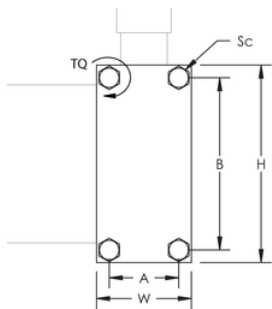

Catalog Number	Item Name	Busbar Width	Conductor Width	Width(W)	Height(H)	A	B	Screw Diameter (Sc)	Torque(TQ)	Unit Weight
FC50X40	553040	50 mm	40 mm	68 mm	75 mm	52 mm	60 mm	M8	10 N-m	0.412 kg
FC80X24	553050	80 mm	20 – 24 mm	52 mm	105 mm	36 mm	90 mm	M8	10 N-m	0.432 kg
FC80X32	553060	80 mm	32 mm	60 mm	105 mm	44 mm	90 mm	M8	10 N-m	0.492 kg
FC80X50	553070	80 mm	50 mm	78 mm	105 mm	62 mm	90 mm	M8	10 N-m	0.642 kg
FC100X32	568700	100 mm	32 mm	60 mm	125 mm	44 mm	110 mm	M8	10 N-m	0.670 kg
FC120X32	568730	120 mm	32 mm	60 mm	145 mm	44 mm	130 mm	M8	10 N-m	0.760 kg

DIAGRAMS

WARNING

nVent products shall be installed and used only as indicated in nVent's product instruction sheets and training materials. Instruction sheets are available at www.nvent.com and from your nVent customer service representative. Improper installation, misuse, misapplication or other failure to completely follow nVent's instructions and warnings may cause product malfunction, property damage, serious bodily injury and death and/or void your warranty.

North America

+1.800.753.9221
Option 1 – Customer Care
Option 2 – Technical Support

Europe

Netherlands:
+31 800-0200135
France:
+33 800 901 793

Europe

Germany:
800 1890272
Other Countries:
+31 13 5835404