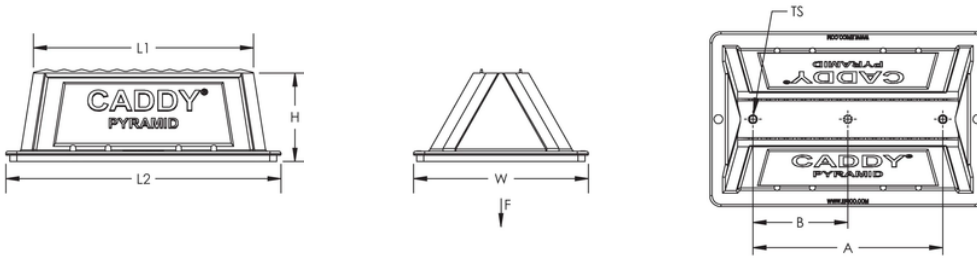

DIAGRAMS

WARNING

nVent products shall be installed and used only as indicated in nVent's product instruction sheets and training materials. Instruction sheets are available at www.nvent.com and from your nVent customer service representative. Improper installation, misuse, misapplication or other failure to completely follow nVent's instructions and warnings may cause product malfunction, property damage, serious bodily injury and death and/or void your warranty.

North America

+1.800.753.9221

Option 1 – Customer Care

Option 2 – Technical Support

Europe

Netherlands:

+31 800-0200135

France:

+33 800 901 793

Europe

Germany:

800 1890272

Other Countries:

+31 13 5835404

APAC

Shanghai:

+ 86 21 2412 1618/19

Sydney:

+61 2 9751 8500

Our powerful portfolio of brands:
nVent.com **CADDY ERICO HOFFMAN RAYCHEM SCHROFF**
TRACER