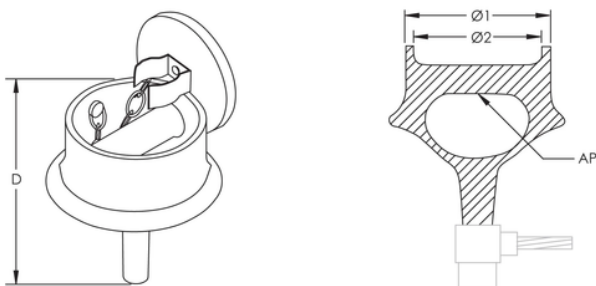

AIRCRAFT GROUNDING RECEPTACLE WITH BAR ATTACHMENT POINT

FEATURES

- Castings for use in static grounding systems of refueling areas
- Suitable as a combination tie down and static ground point
- Easily connected to grounding system conductor and/or ground rods
- Designed for simple installation with flush paved surfaces
- Compatible with nVent ERICO Cadweld connections

SPECIFICATIONS

Material: Phosphor Bronze

Catalog Number	Item Name	Diameter 1(Ø1)	Diameter 2(Ø2)	Depth(D)	Attachment Point(AP)	Pipe Size	Connection Type
B166	165220	98 mm	88.90 mm	133.35 mm	19 mm Diameter Bar	1/2"	RA, RB
B167	165230	120 mm	112 mm	184.20 mm	38 mm Diameter Bar	1/2"	RA, RB

DIAGRAMS